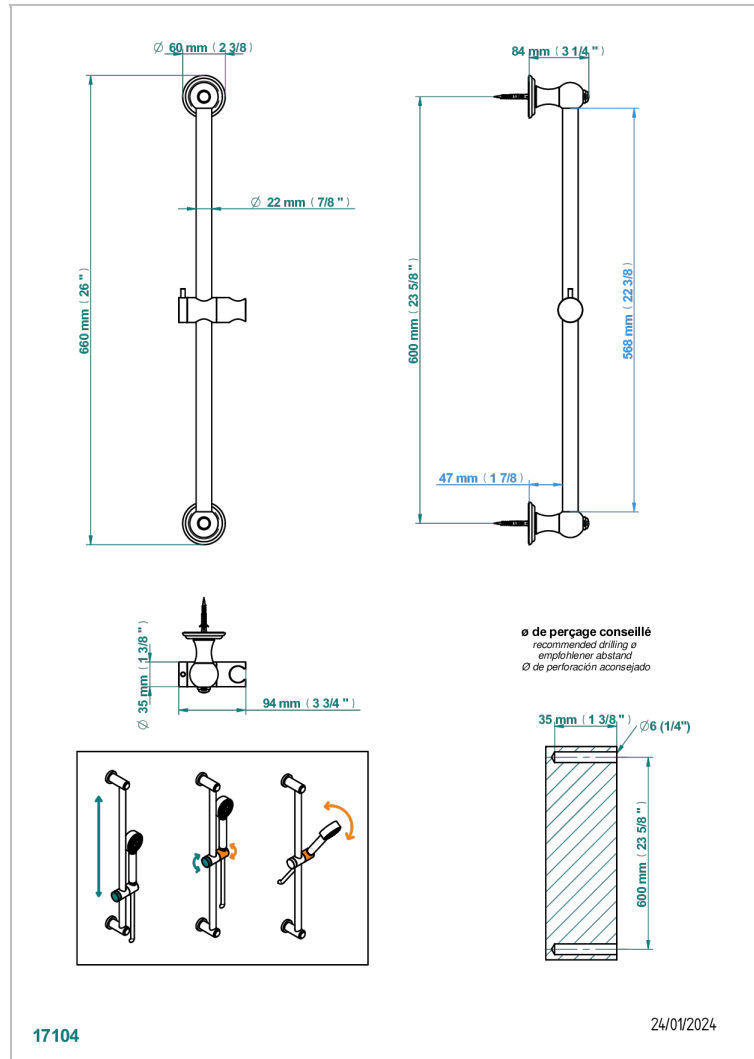

# PANTHERE CLEAR CRYSTAL

A2H-258

60 cm SLIDE BAR AND HOOK

THG<sup>®</sup>  
PARIS

## CHARACTERISTIC

- Panthere Clear crystal
- 60 cm SLIDE BAR AND HOOK