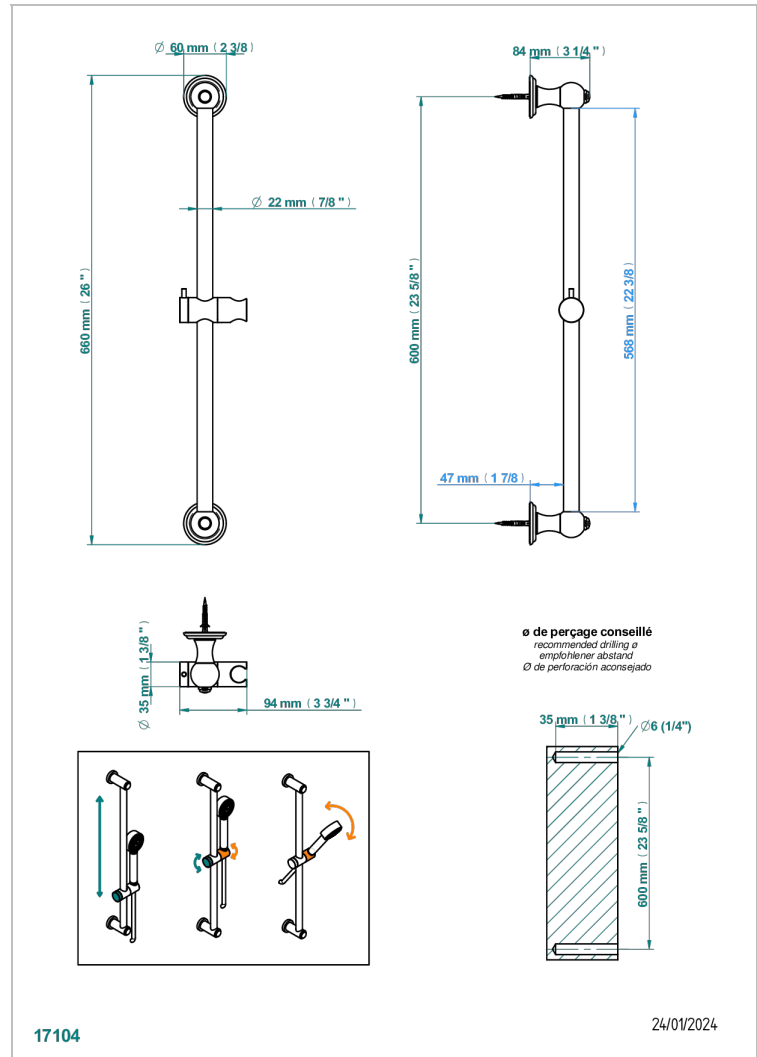

SULLY LAPIS LAZULI

A1W-258

60 cm SLIDE BAR AND HOOK

THG[®]
PARIS

CHARACTERISTIC

- Sully Lapis Lazuli
- 60 cm SLIDE BAR AND HOOK

AVAILABLE FINITIONS

Black ceram - D30
Blush PVD - H62
Brass color PVD - H49
Brown bronze color PVD - F33
Chrome polished - A02
Chrome polished / gold polished - G02