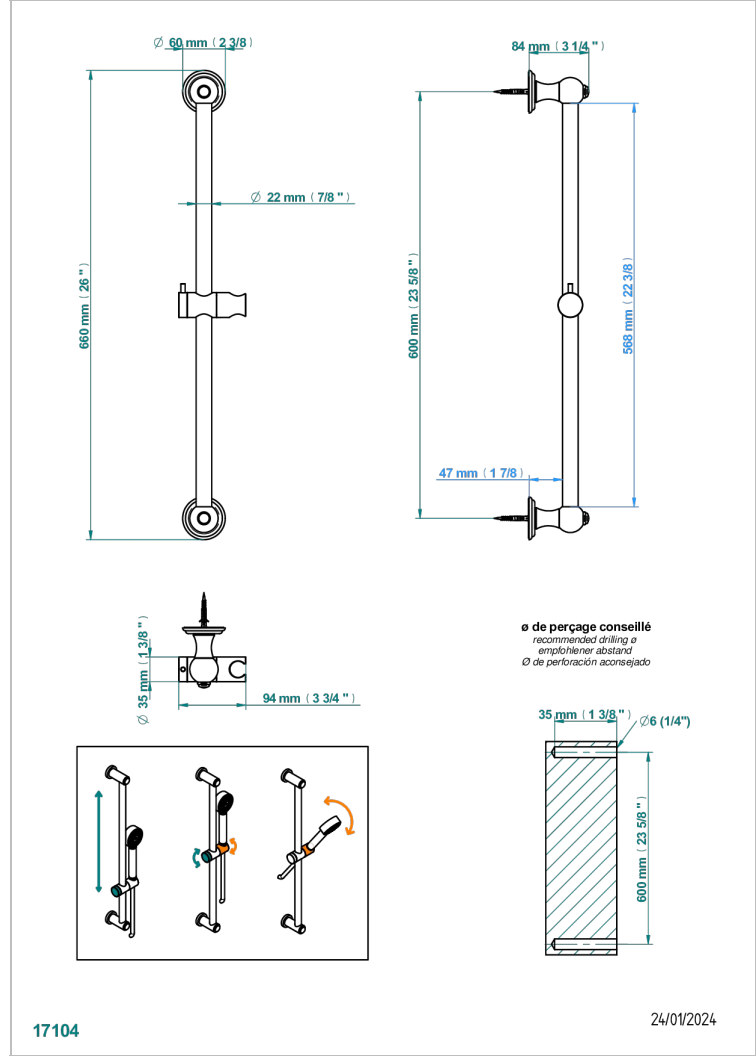

CHEVERNY MALACHITE

A1S-258

60 cm SLIDE BAR AND HOOK

CHARACTERISTIC

- Cheverny Malachite
- 60 cm SLIDE BAR AND HOOK

AVAILABLE FINITIONS

Black ceram - D30
Blush PVD - H62
Brass color PVD - H49
Brown bronze color PVD - F33
Chrome polished - A02
Chrome polished / gold polished - G02

Matt nickel color PVD - H56
Nickel antique / Sovereign - H28
Nickel color PVD - H55
Nickel polished - B01
Soft gold - F30
Soft matt gold - F31

Umber PVD - H66