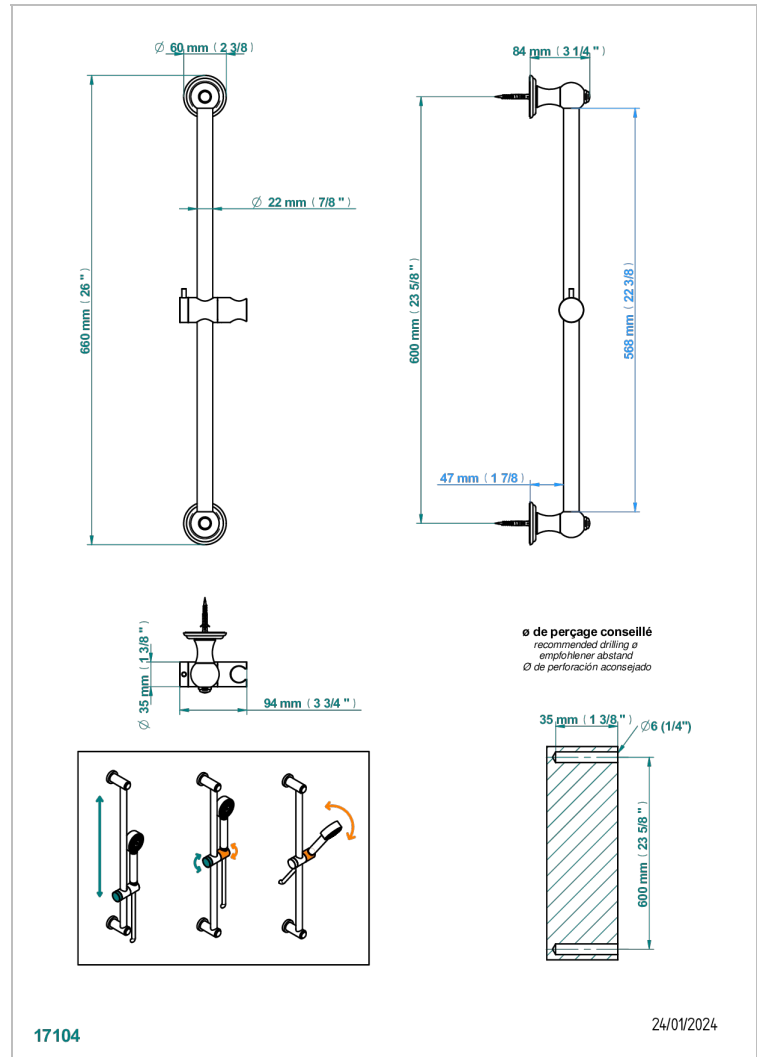

# AMBOISE RED JASPER

A1L-258

60 cm SLIDE BAR AND HOOK

THG<sup>®</sup>  
PARIS

## CHARACTERISTIC

- Amboise Red Jasper
- 60 cm SLIDE BAR AND HOOK