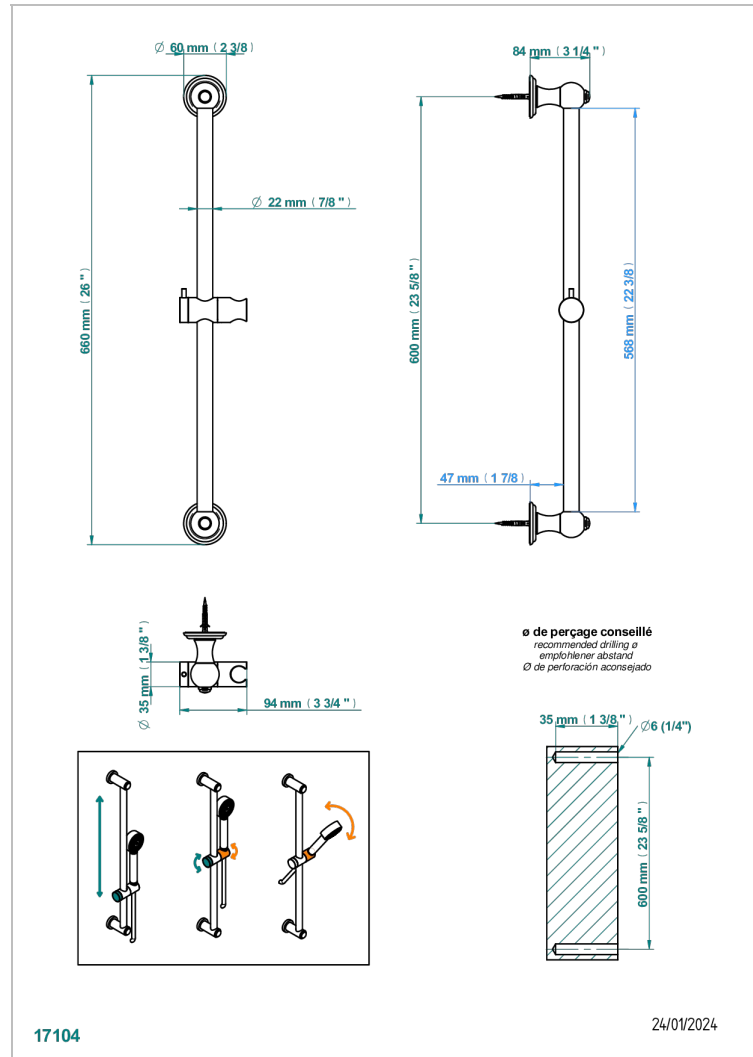

AMBOISE MALACHITE

A1J-258

60 cm SLIDE BAR AND HOOK

CHARACTERISTIC

- Amboise Malachite
- 60 cm SLIDE BAR AND HOOK

AVAILABLE FINITIONS

Black ceram - D30
Blush PVD - H62
Brass color PVD - H49
Brown bronze color PVD - F33
Chrome polished - A02
Chrome polished / gold polished - G02

Matt nickel color PVD - H56
Nickel antique / Sovereign - H28
Nickel color PVD - H55
Nickel polished - B01
Soft gold - F30
Soft matt gold - F31

Umber PVD - H66