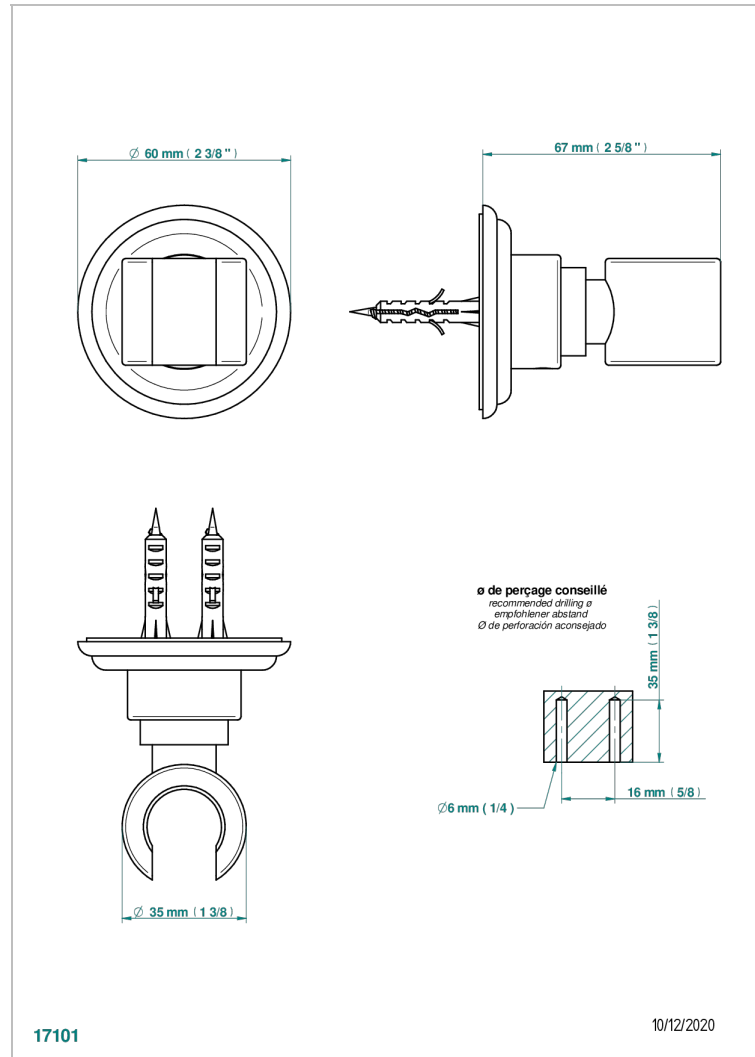

# TROCADERO LAPIS LAZULI

U7B-53F

Wall mounted fixed support bracket for handshower

THG<sup>®</sup>  
PARIS

17101

10/12/2020

## CHARACTERISTIC

- Trocadéro Lapis Lazuli
- Wall mounted fixed support bracket for handshower