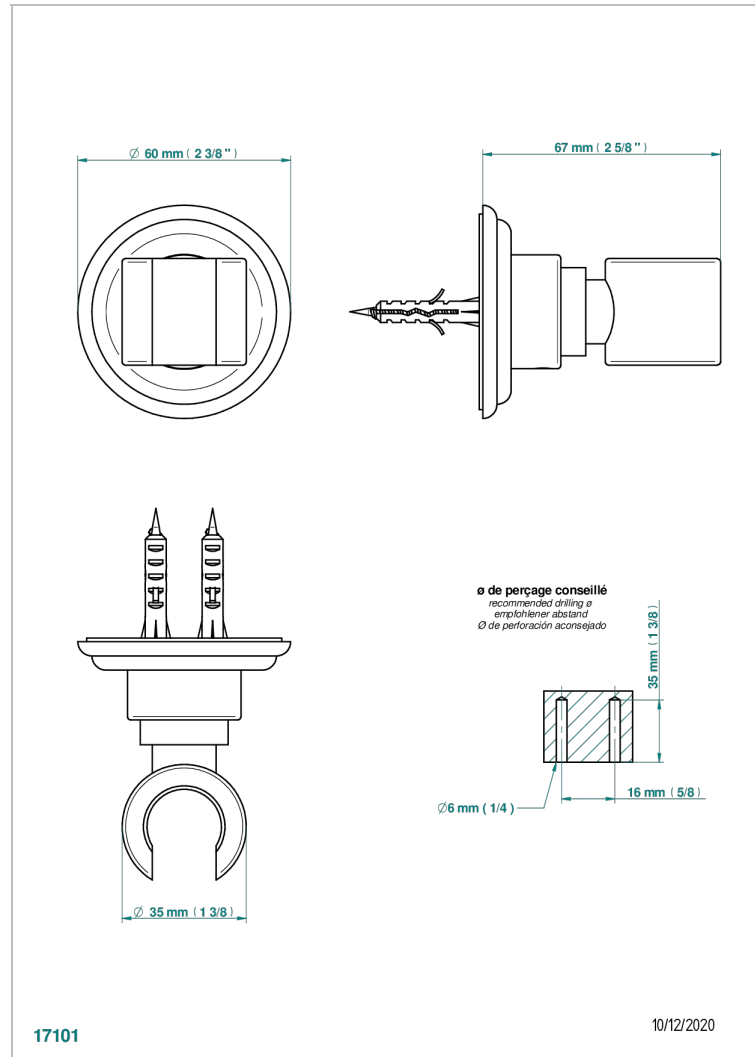

# TROCADERO MALACHITE

U7A-53F

Wall mounted fixed support bracket for handshower

THG<sup>®</sup>  
PARIS

17101

10/12/2020

## CHARACTERISTIC

- Trocadéro Malachite
- Wall mounted fixed support bracket for handshower