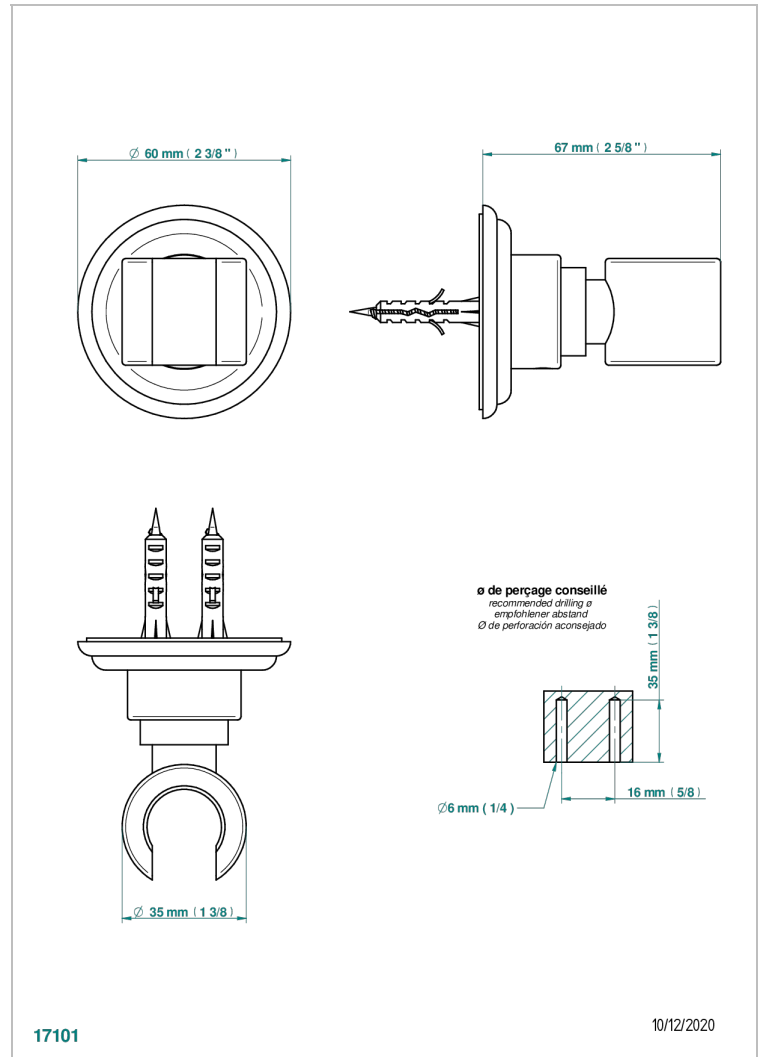

# PETALE DE CRISTAL - CLEAR CRYSTAL FINE GOLD THREAD

U6E-53F

Wall mounted fixed support bracket for handshower

17101

10/12/2020

## CHARACTERISTIC

- Pétale de Cristal - Clear crystal fine gold thread
- Wall mounted fixed support bracket for handshower