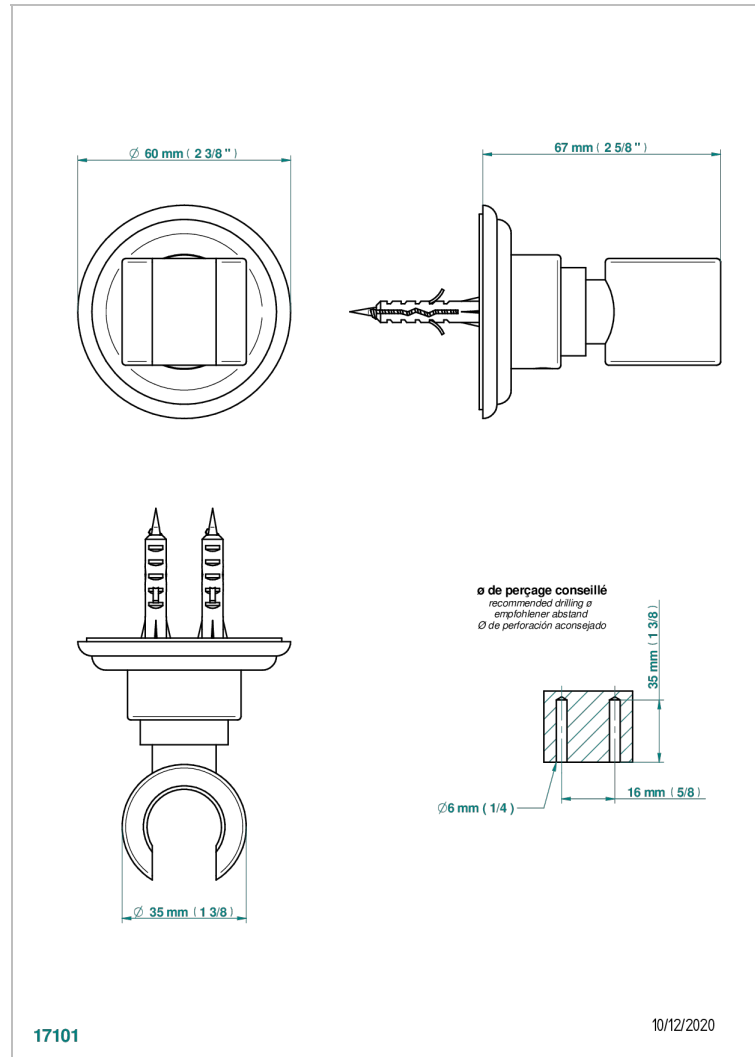

PETALE DE CRISTAL - BLACK CRYSTAL

U6D-53F

Wall mounted fixed support bracket for handshower

THG[®]
PARIS

17101

10/12/2020

CHARACTERISTIC

- Pétale de Cristal - Black crystal
- Wall mounted fixed support bracket for handshower