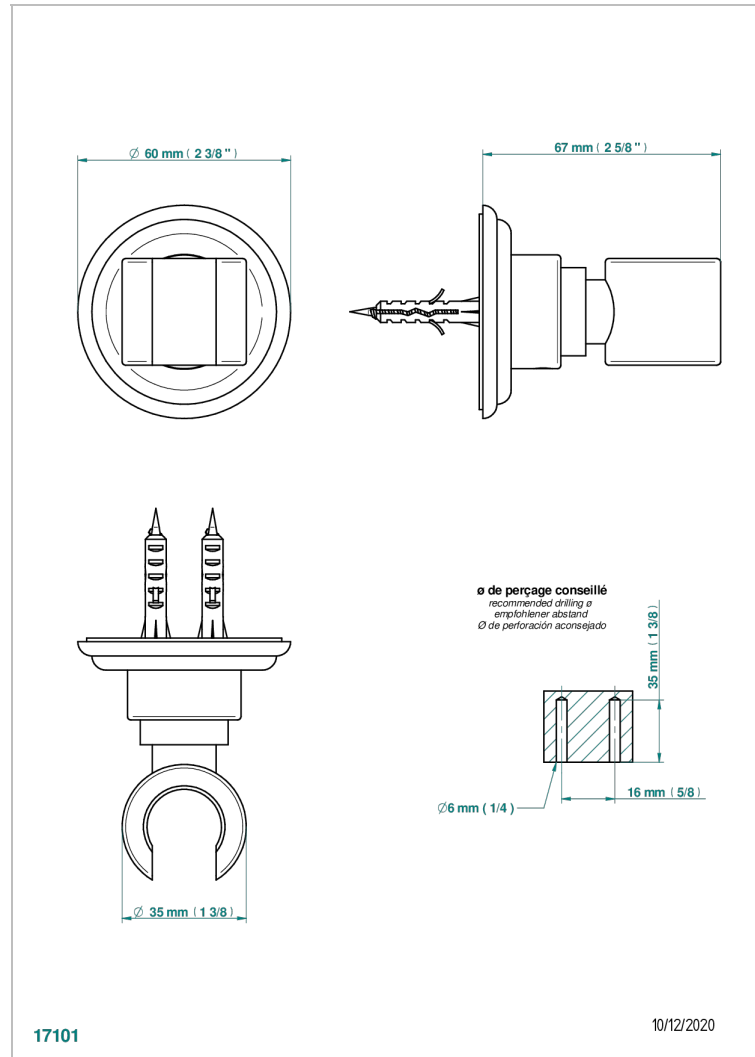

PETALE DE CRISTAL - RED CRYSTAL

U6C-53F

Wall mounted fixed support bracket for handshower

THG[®]
PARIS

CHARACTERISTIC

- Pétale de Cristal - Red crystal
- Wall mounted fixed support bracket for handshower

AVAILABLE FINITIONS