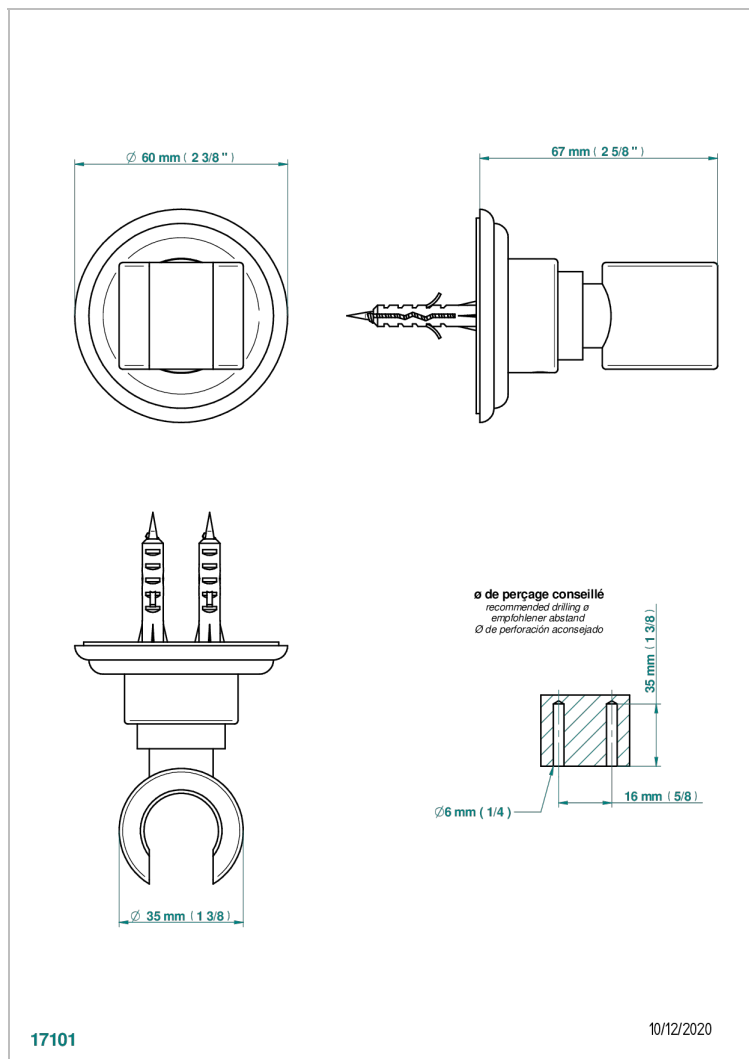

PETALE DE CRISTAL - BLUE CRYSTAL

U6B-53F

Wall mounted fixed support bracket for handshower

THG[®]
PARIS

17101

10/12/2020

CHARACTERISTIC

- Pétale de Cristal - Blue crystal
- Wall mounted fixed support bracket for handshower