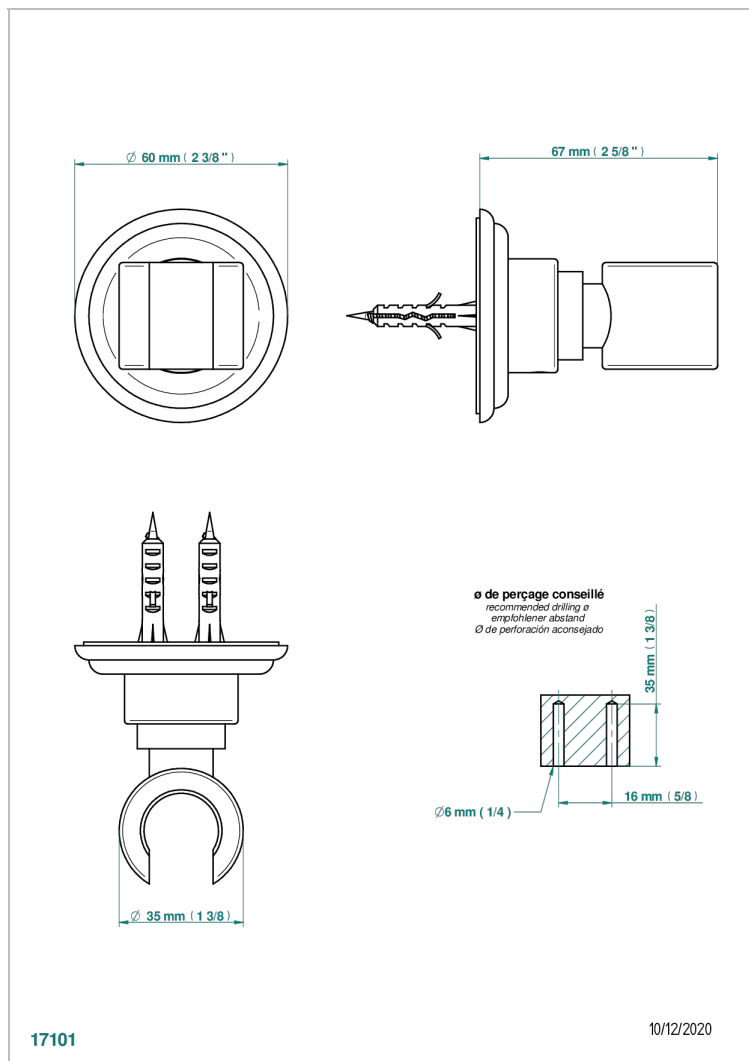

PETALE DE CRISTAL - CLEAR CRYSTAL

U6A-53F

Wall mounted fixed support bracket for handshower

CHARACTERISTIC

- Pétale de Cristal - Clear crystal
- Wall mounted fixed support bracket for handshower

AVAILABLE FINITIONS