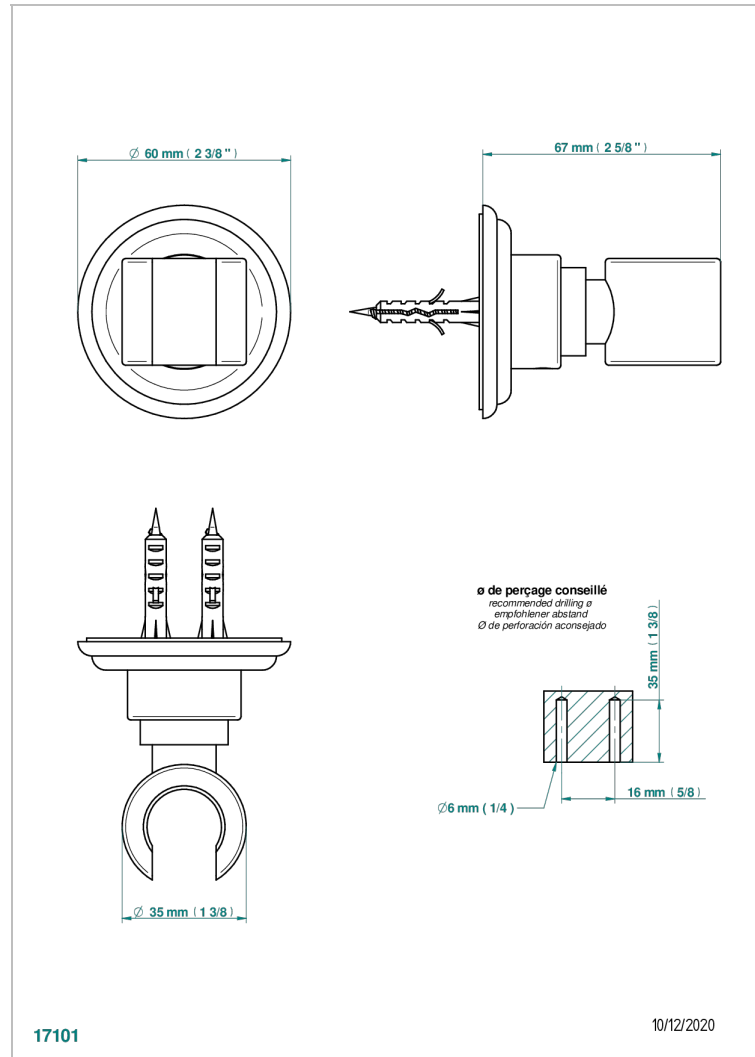

DUOMO CRYSTAL

U4F-53F

Wall mounted fixed support bracket for handshower

17101

10/12/2020

CHARACTERISTIC

- Duomo Crystal
- Wall mounted fixed support bracket for handshower

AVAILABLE FINITIONS