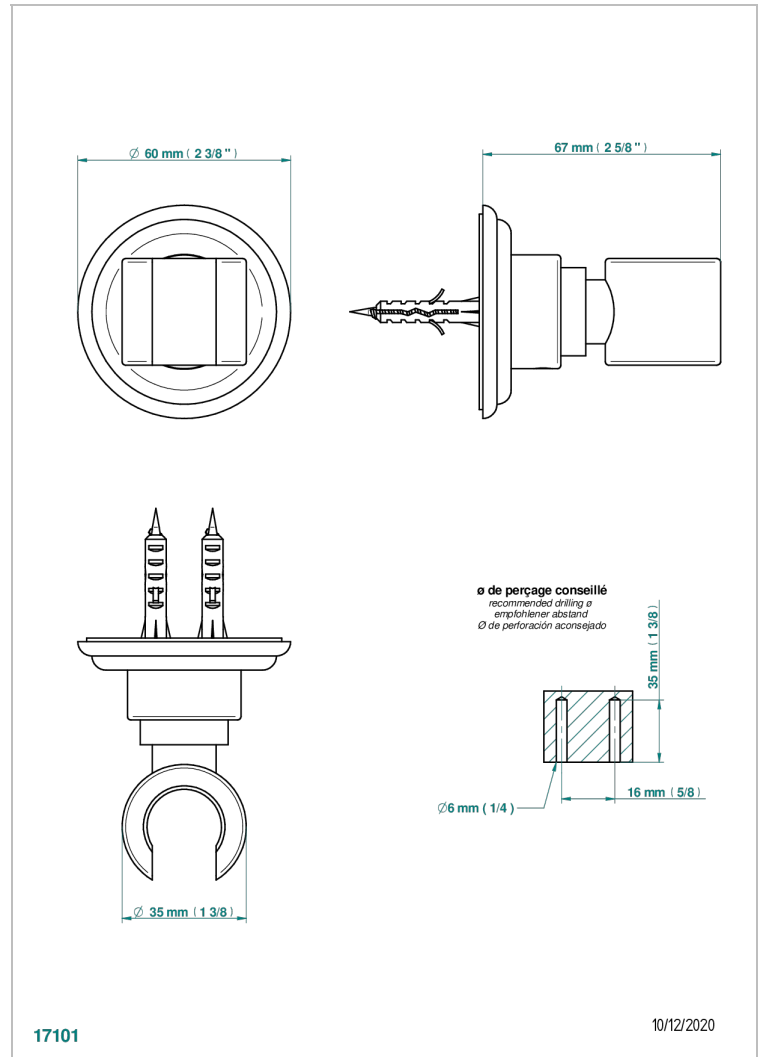

CHEVERNY BLACK ONYX

U1V-53F

Wall mounted fixed support bracket for handshower

THG[®]
PARIS

17101

10/12/2020

CHARACTERISTIC

- Cheverny black Onyx
- Wall mounted fixed support bracket for handshower