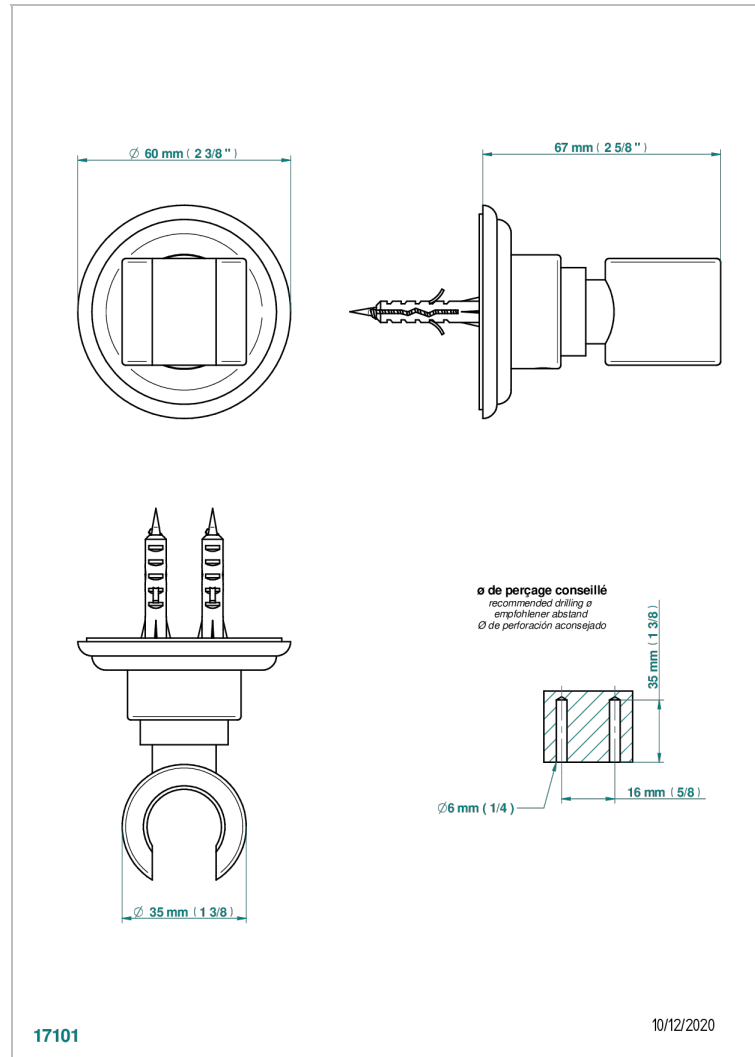

SULLY WHITE ONYX

U1S-53F

Wall mounted fixed support bracket for handshower

THG[®]
PARIS

17101

10/12/2020

CHARACTERISTIC

- Sully white onyx
- Wall mounted fixed support bracket for handshower