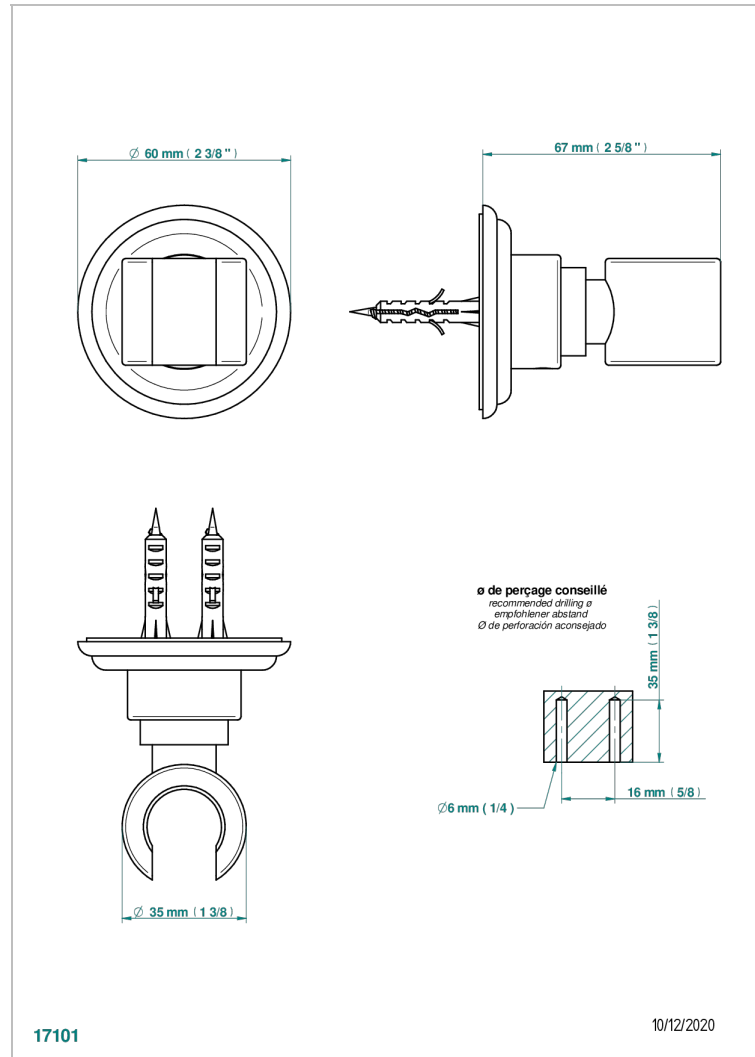

MANDARINE CRISTALLIA DIAMANT

U1K-53F

Wall mounted fixed support bracket for handshower

THG[®]
PARIS

CHARACTERISTIC

- Mandarine Cristallia Diamant
- Wall mounted fixed support bracket for handshower

AVAILABLE FINITIONS