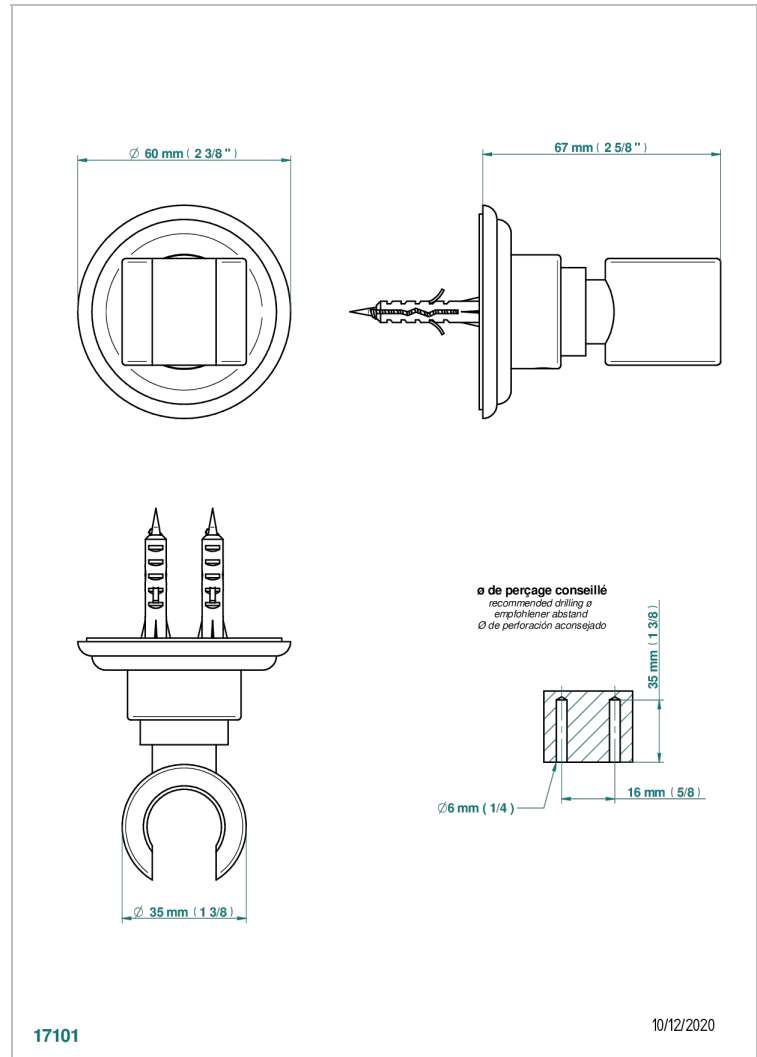

MANDARINE SATINY CRYSTAL

U1E-53F

Wall mounted fixed support bracket for handshower

THG[®]
PARIS

17101

10/12/2020

CHARACTERISTIC

- Mandarin Satiny crystal
- Wall mounted fixed support bracket for handshower