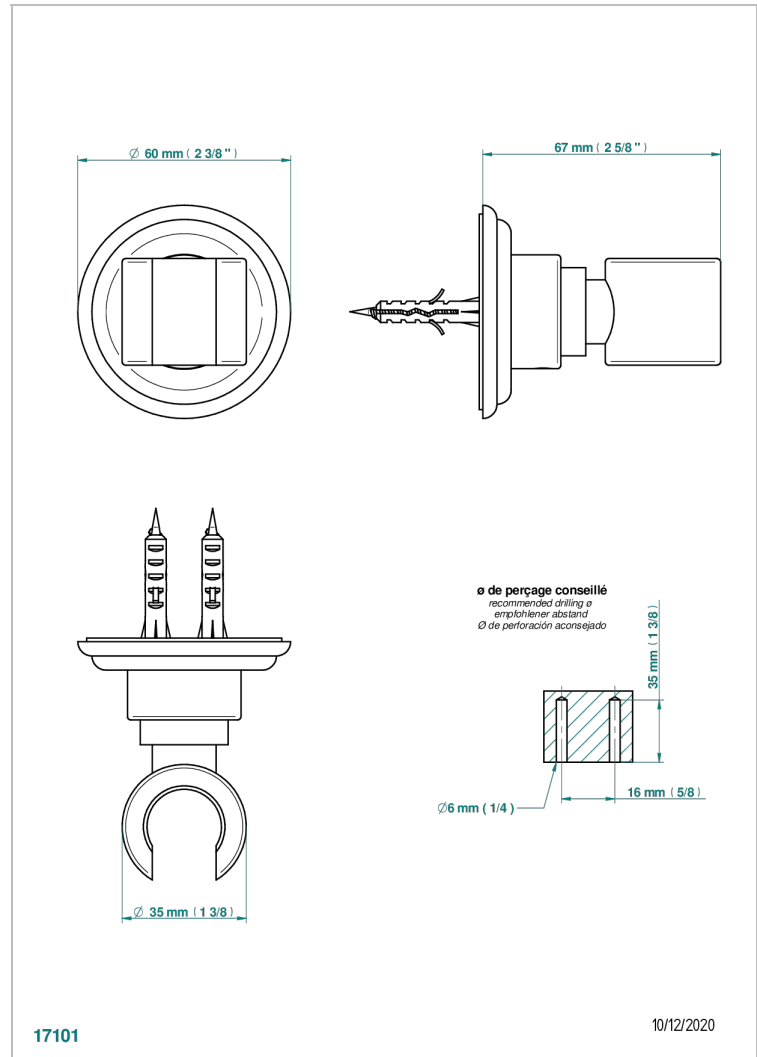

MANDARINE CLEAR CRYSTAL

U1D-53F

Wall mounted fixed support bracket for handshower

THG[®]
PARIS

CHARACTERISTIC

- Mandarine Clear crystal
- Wall mounted fixed support bracket for handshower

AVAILABLE FINITIONS