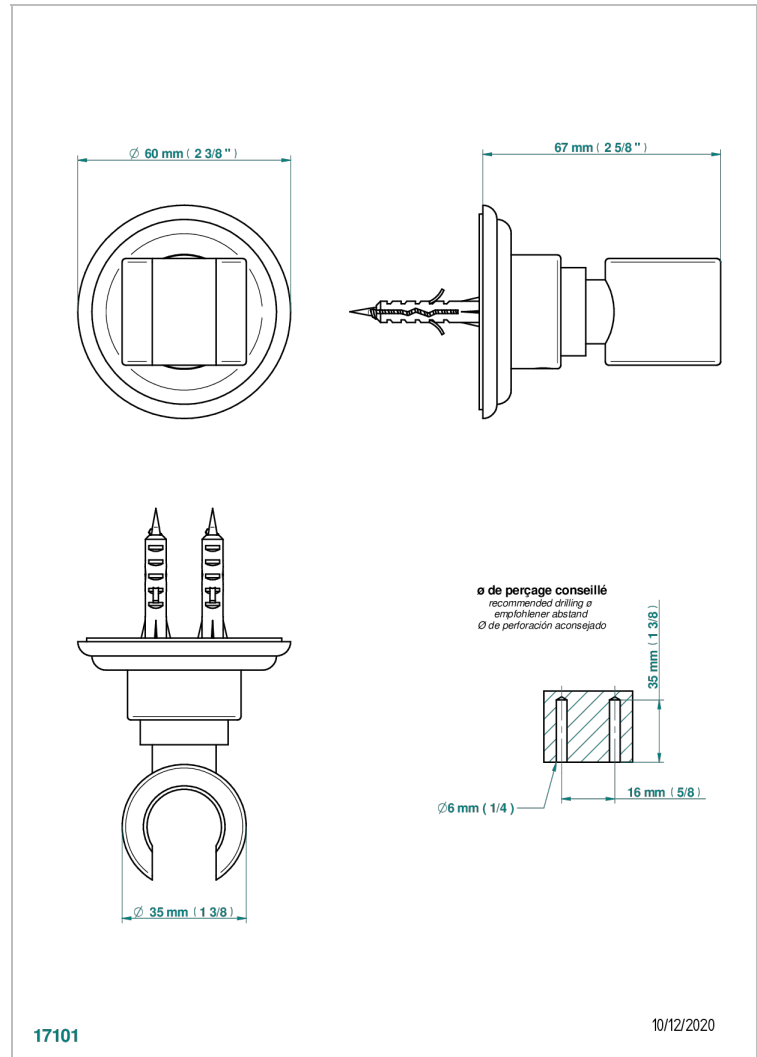

MANDARINE METAL

U1A-53F

Wall mounted fixed support bracket for handshower

17101

10/12/2020

CHARACTERISTIC

- Mandarin Metal
- Wall mounted fixed support bracket for handshower

AVAILABLE FINITIONS