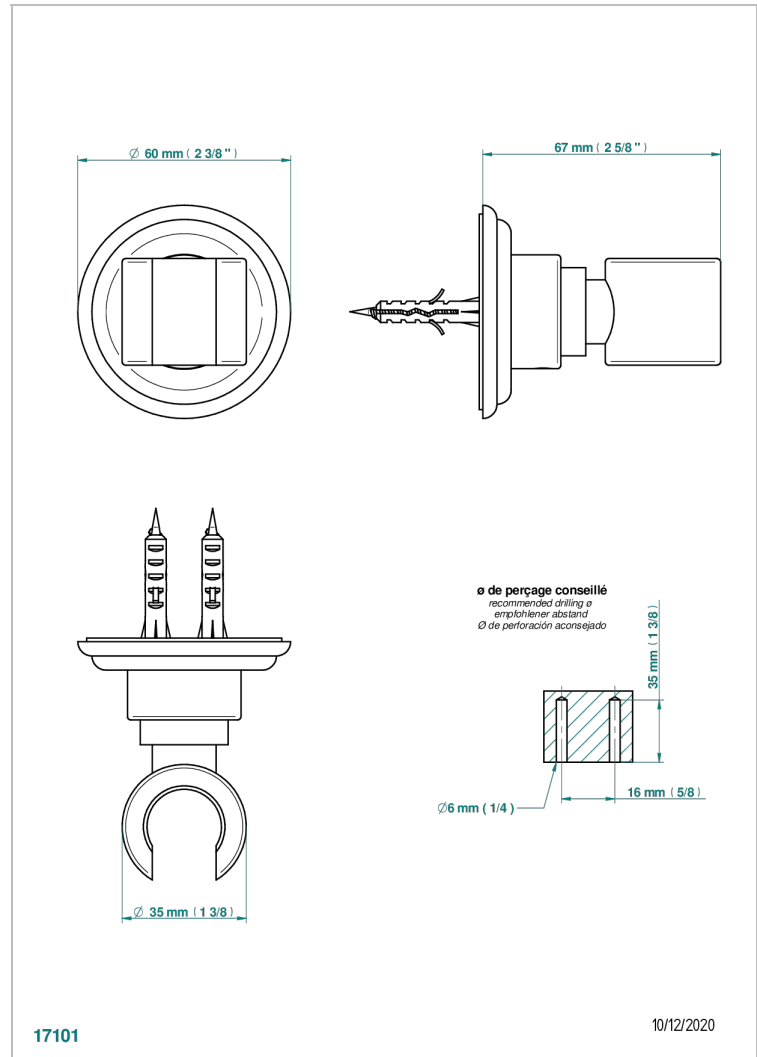

# VOGUE MALACHITE

A8M-53F

Wall mounted fixed support bracket for handshower

THG<sup>®</sup>  
PARIS

17101

10/12/2020

## CHARACTERISTIC

- Vogue Malachite
- Wall mounted fixed support bracket for handshower