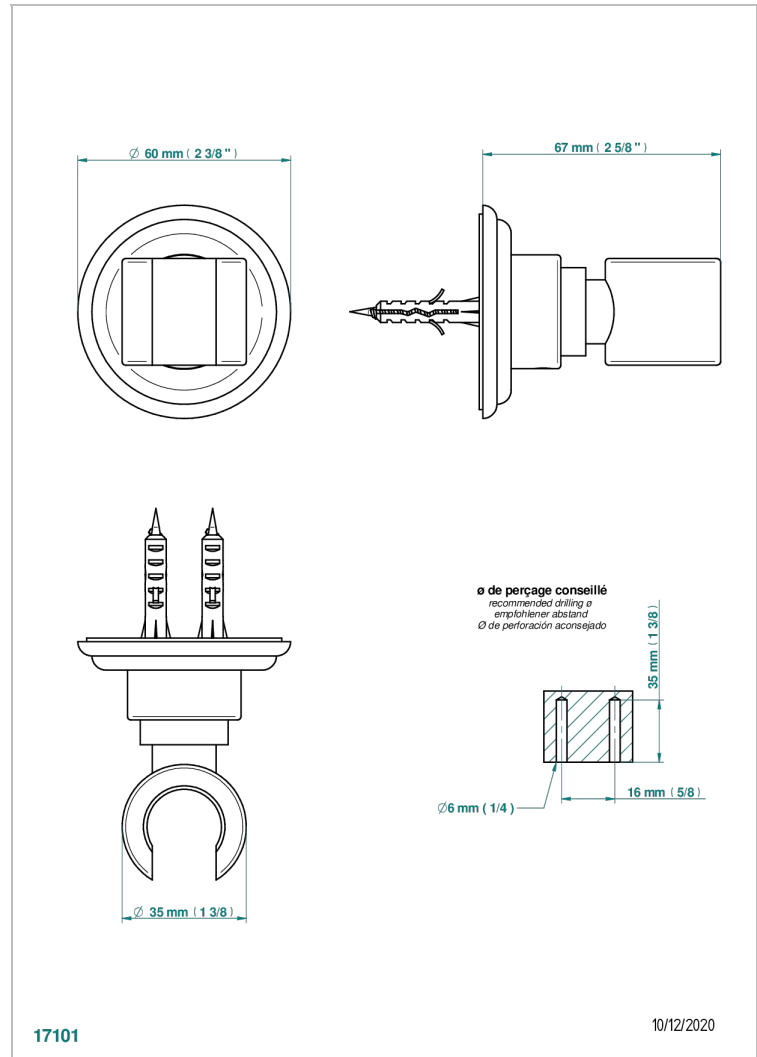

# SULLY LAPIS LAZULI

A1W-53F

Wall mounted fixed support bracket for handshower

THG<sup>®</sup>  
PARIS

17101

10/12/2020

## CHARACTERISTIC

- Sully Lapis Lazuli
- Wall mounted fixed support bracket for handshower