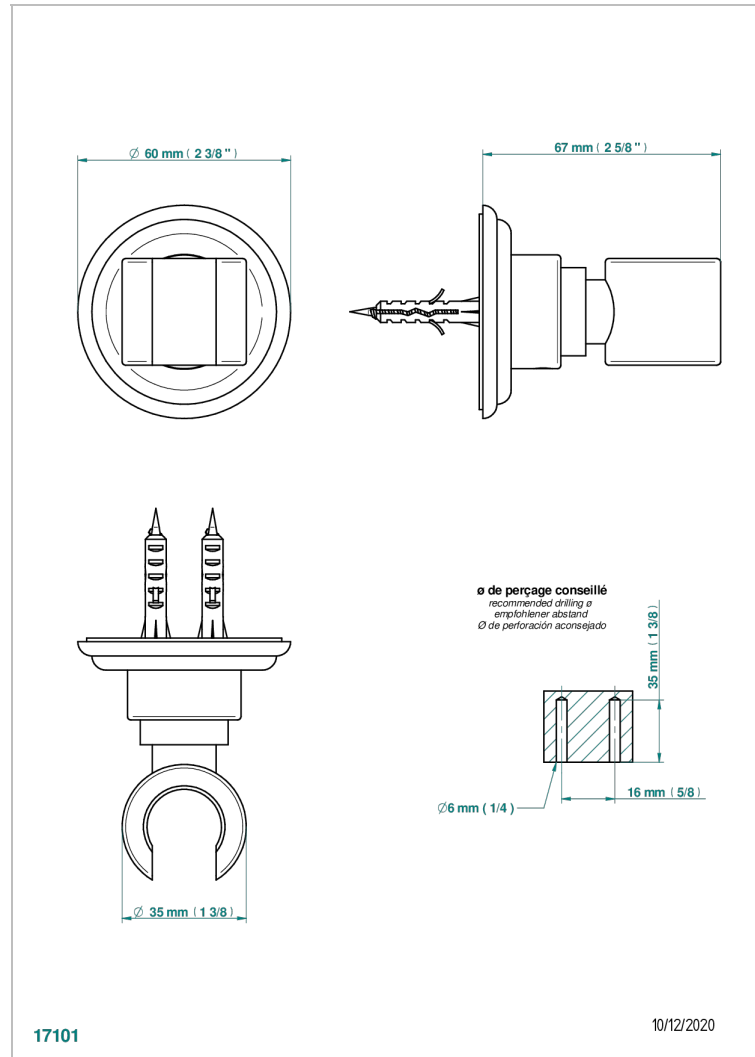

# CHEVERNY RED JASPER

A1U-53F

Wall mounted fixed support bracket for handshower

THG<sup>®</sup>  
PARIS

17101

10/12/2020

## CHARACTERISTIC

- Cheverny red Jasper
- Wall mounted fixed support bracket for handshower