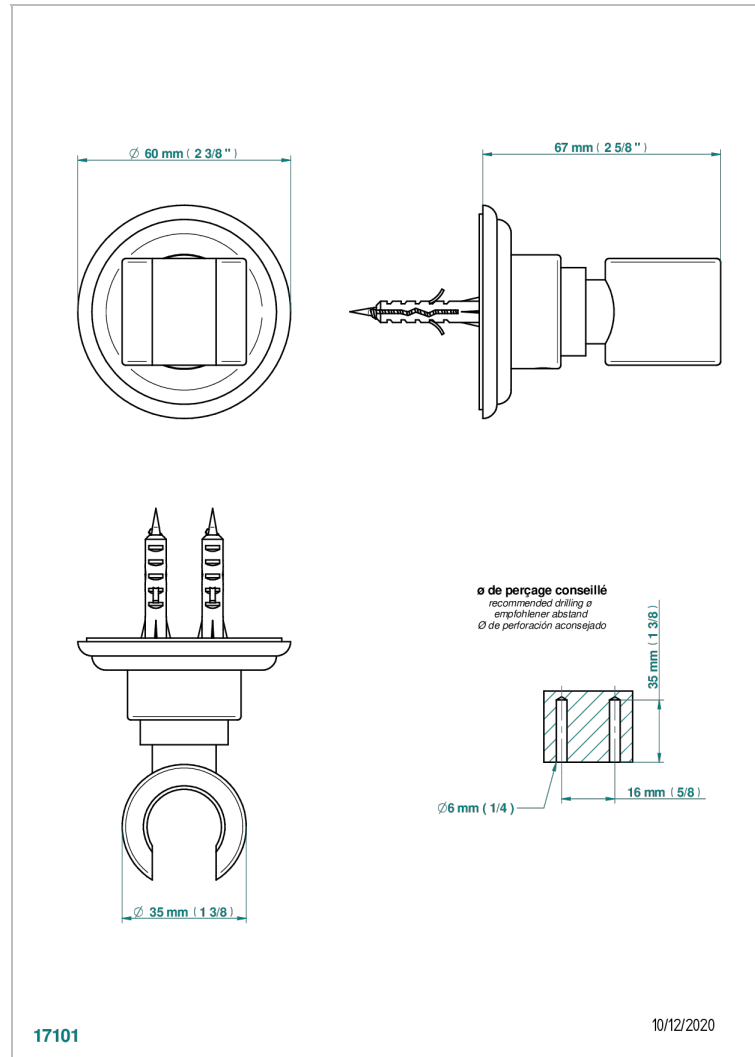

# CHEVERNY LAPIS LAZULI

A1T-53F

Wall mounted fixed support bracket for handshower

THG<sup>®</sup>  
PARIS

17101

10/12/2020

## CHARACTERISTIC

- Cheverny Lapis Lazuli
- Wall mounted fixed support bracket for handshower