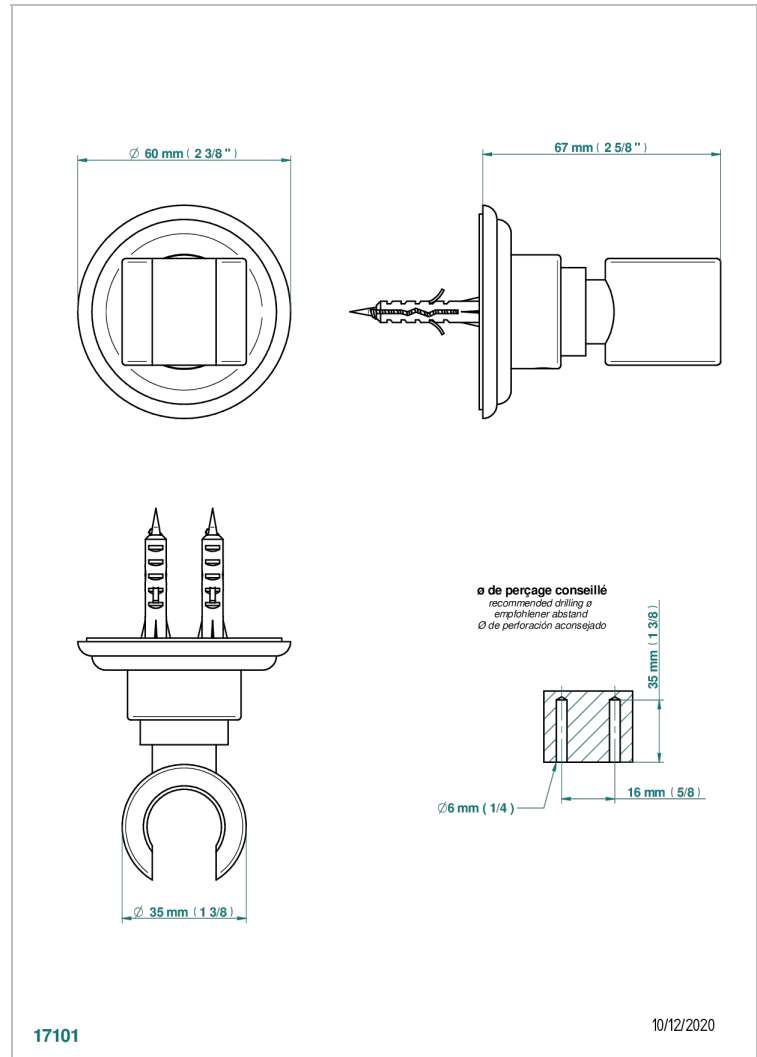

CHEVERNY MALACHITE

A1S-53F

Wall mounted fixed support bracket for handshower

THG[®]
PARIS

17101

10/12/2020

CHARACTERISTIC

- Cheverny Malachite
- Wall mounted fixed support bracket for handshower