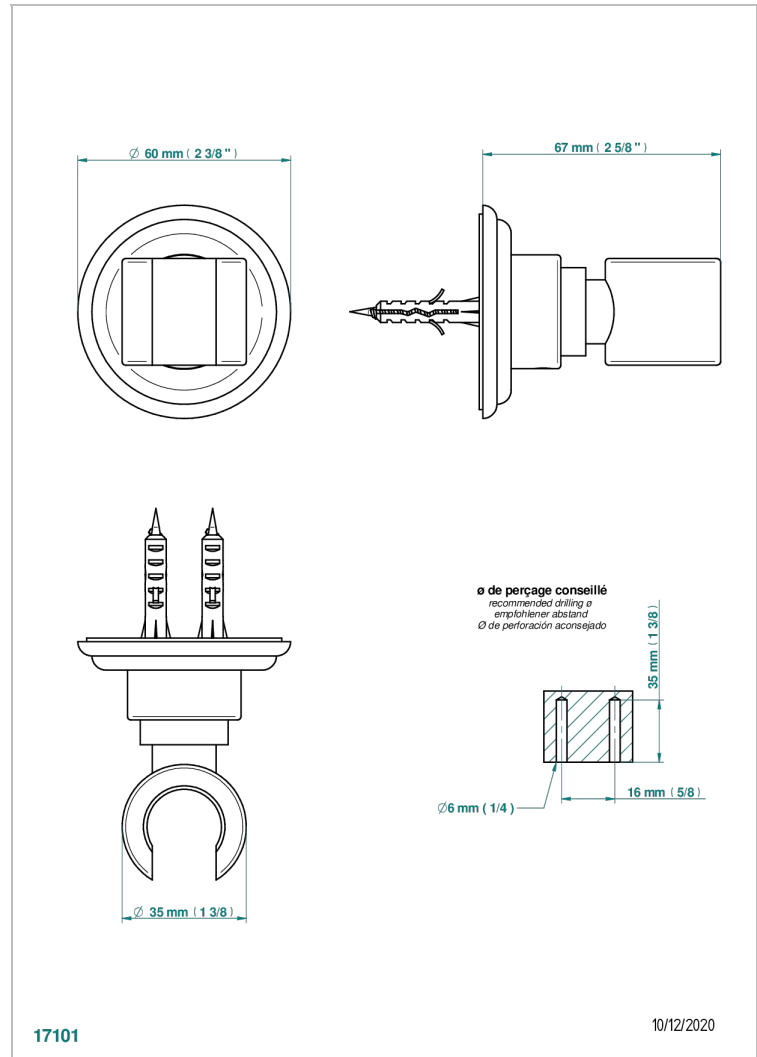

# AMBOISE BLACK ONYX

A1M-53F

Wall mounted fixed support bracket for handshower

## CHARACTERISTIC

- Amboise Black Onyx
- Wall mounted fixed support bracket for handshower