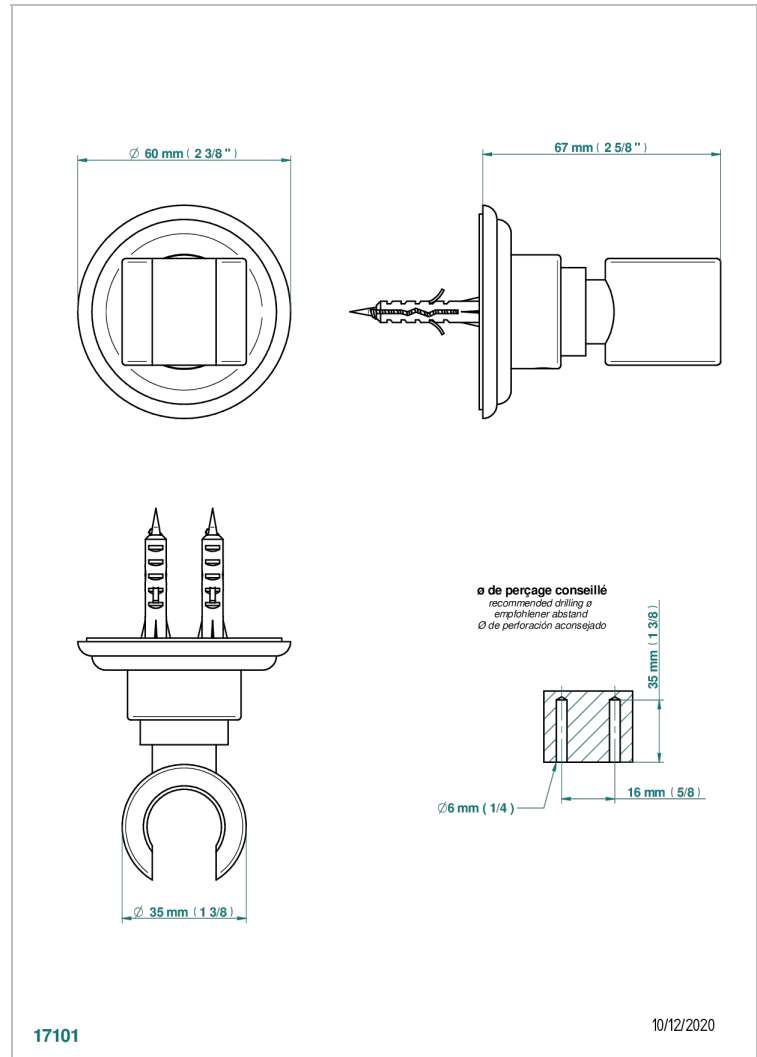

AMBOISE RED JASPER

A1L-53F

Wall mounted fixed support bracket for handshower

THG[®]
PARIS

17101

10/12/2020

CHARACTERISTIC

- Amboise Red Jasper
- Wall mounted fixed support bracket for handshower