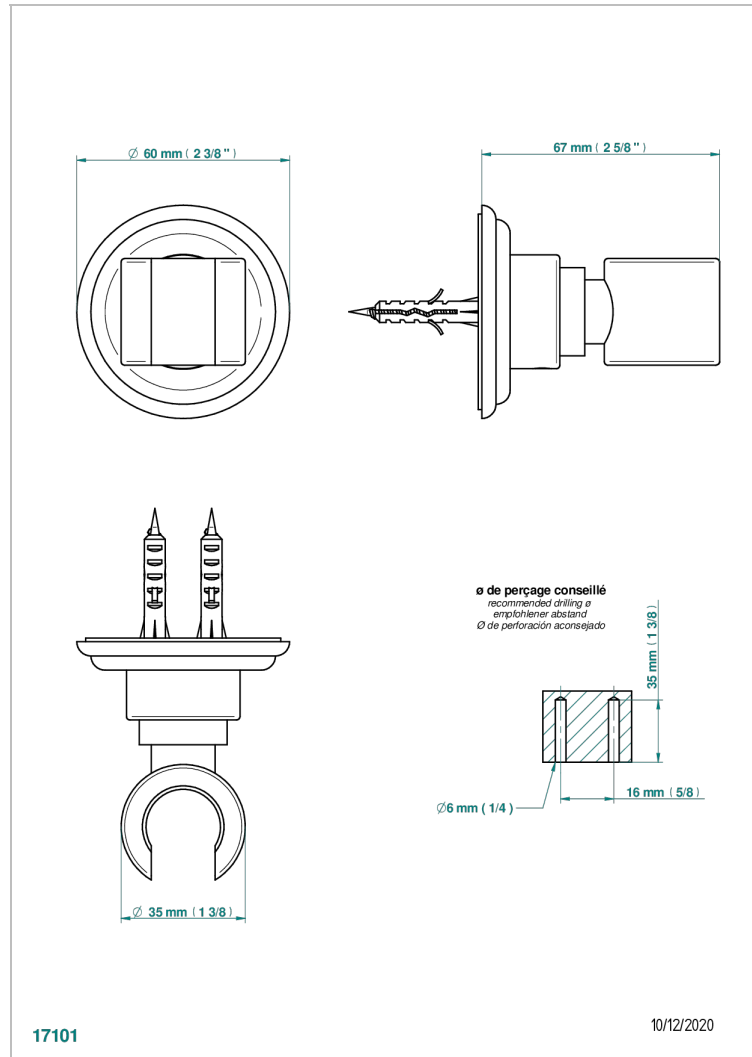

# AMBOISE LAPIS LAZULI

A1K-53F

Wall mounted fixed support bracket for handshower

THG<sup>®</sup>  
PARIS

17101

10/12/2020

## CHARACTERISTIC

- Amboise Lapis Lazuli
- Wall mounted fixed support bracket for handshower