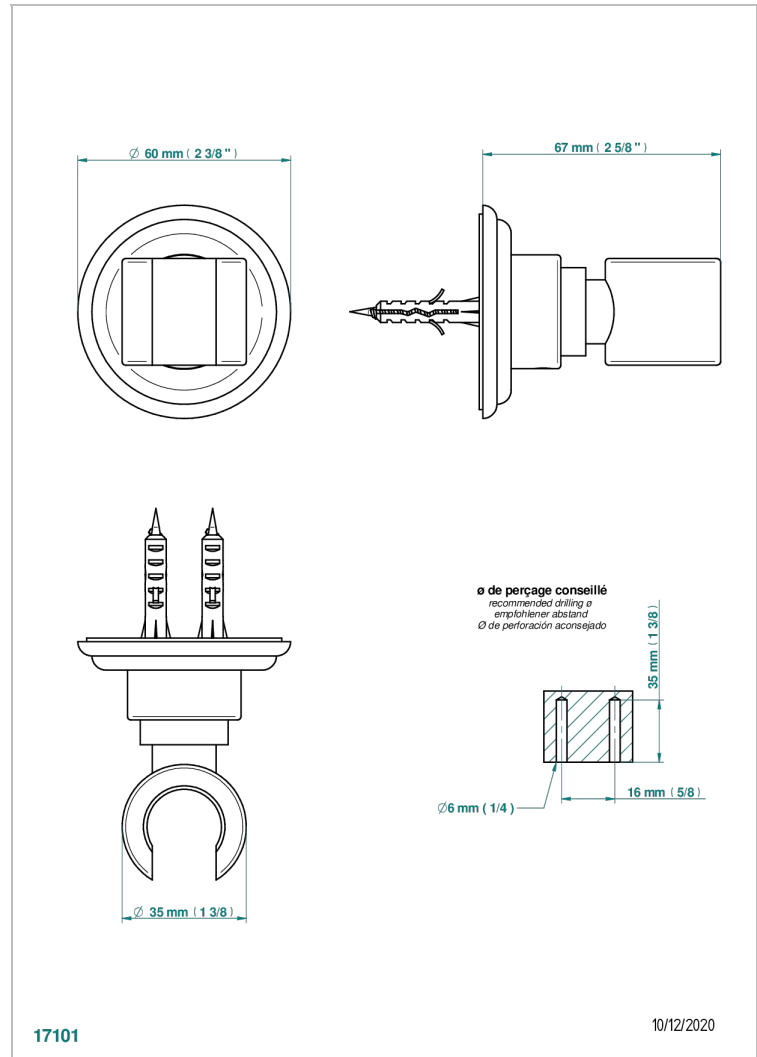

AMBOISE MALACHITE

A1J-53F

Wall mounted fixed support bracket for handshower

THG[®]
PARIS

CHARACTERISTIC

- Amboise Malachite
- Wall mounted fixed support bracket for handshower

AVAILABLE FINITIONS

Black ceram - D30
Blush PVD - H62
Brass color PVD - H49
Brown bronze color PVD - F33
Chrome polished - A02
Chrome polished / gold polished - G02

Matt nickel color PVD - H56
Nickel antique / Sovereign - H28
Nickel color PVD - H55
Nickel polished - B01
Soft gold - F30
Soft matt gold - F31

Umber PVD - H66