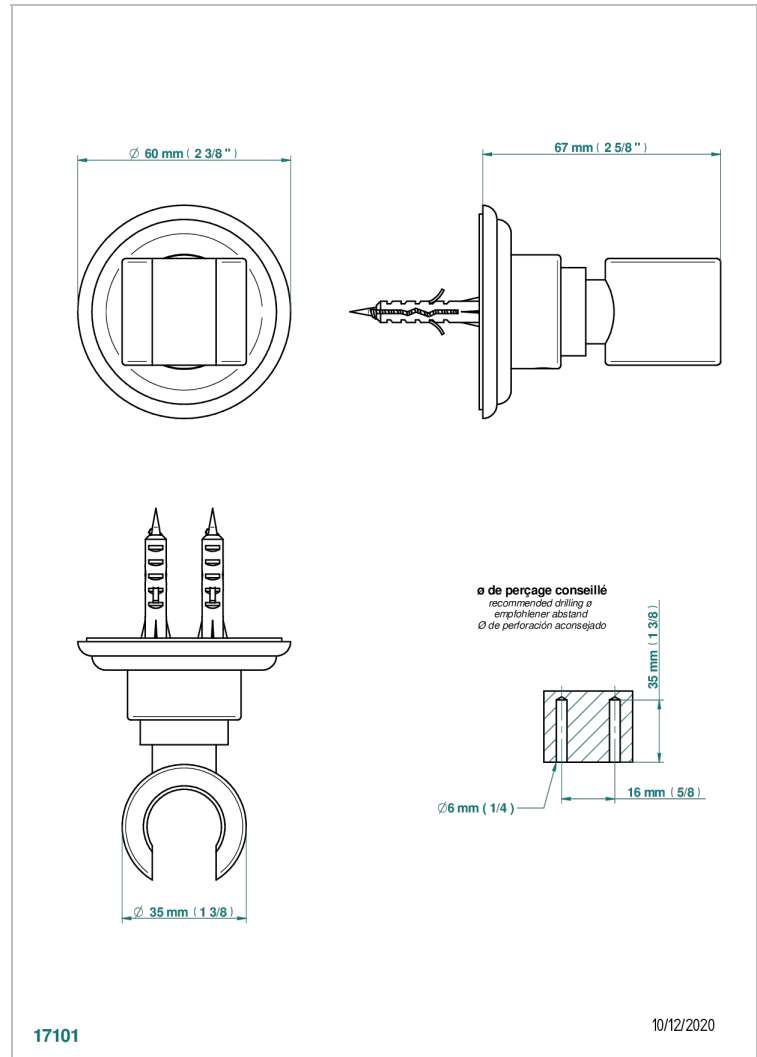

# AMBOISE MALACHITE

A1J-53F

Wall mounted hook

THG<sup>®</sup>  
PARIS

17101

10/12/2020

## CHARACTERISTIC

- Amboise Malachite
- Wall mounted hook