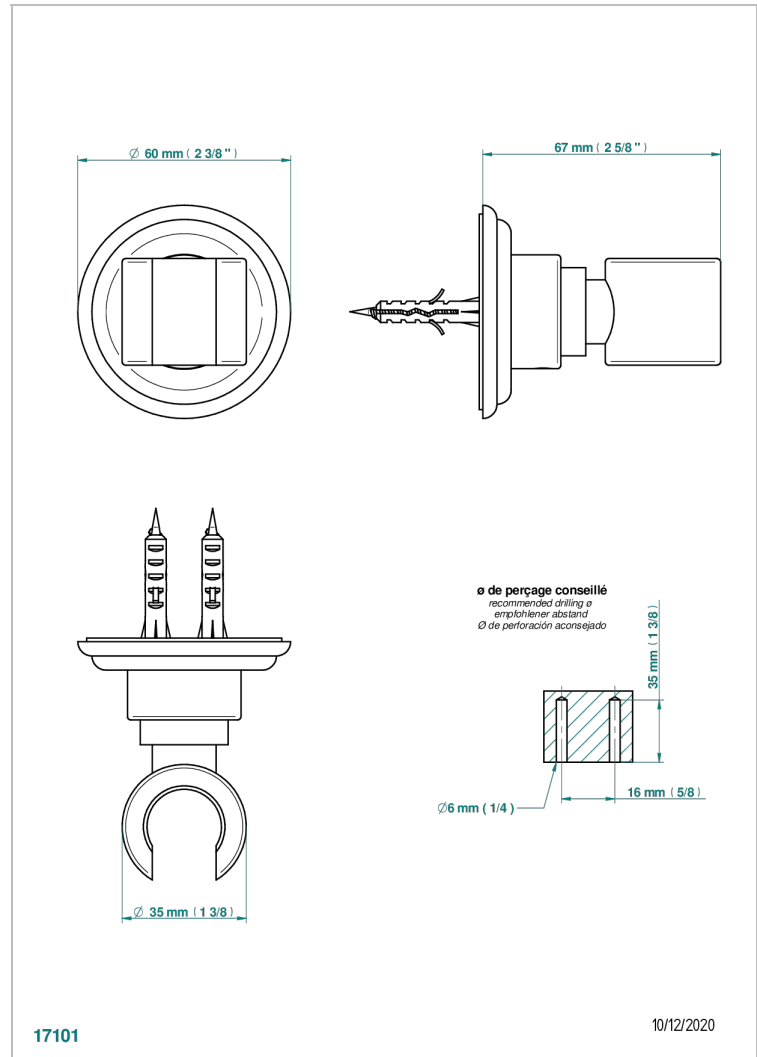

AMBOISE MALACHITE

A1J-53F

Wall mounted hook

THG[®]
PARIS

CHARACTERISTIC

- Amboise Malachite
- Wall mounted hook

AVAILABLE FINITIONS

Antique nickel - H28
Black ceram - D30
Blush PVD - H62
Brass color PVD - H49
Brown bronze color PVD - F33
Gold color PVD - H52