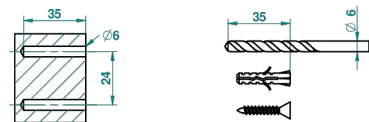

BELUGA WITH LEVER HANDLES

G1U-504N

Towel ring

17049

07/09/2010

CHARACTERISTIC

- Beluga with lever handles
- Towel ring

AVAILABLE FINITIONS

Black ceram - D30
Blush PVD - H62
Brass color PVD - H49
Brown bronze color PVD - F33
Chrome polished - A02
Chrome polished / gold polished - G02

Copper antique matt, coated - H07
Gold color PVD - H52
Gold mat - F07
Gold polished - F01
Graphite PVD - H64
Light coated bronze - D01

Matt Umber PVD - H67
Matt blush PVD - H60
Matt brass color PVD - H50
Matt brown bronze color PVD - F34
Matt chrome (American satin) - C02
Matt gold color PVD - H53

Matt graphite PVD - H65
Matt nickel (American satin) - C01
Matt nickel color PVD - H56
Nickel antique / Sovereign - H28
Nickel color PVD - H55
Nickel polished - B01

Soft gold - F30
Soft matt gold - F31
Umber PVD - H66