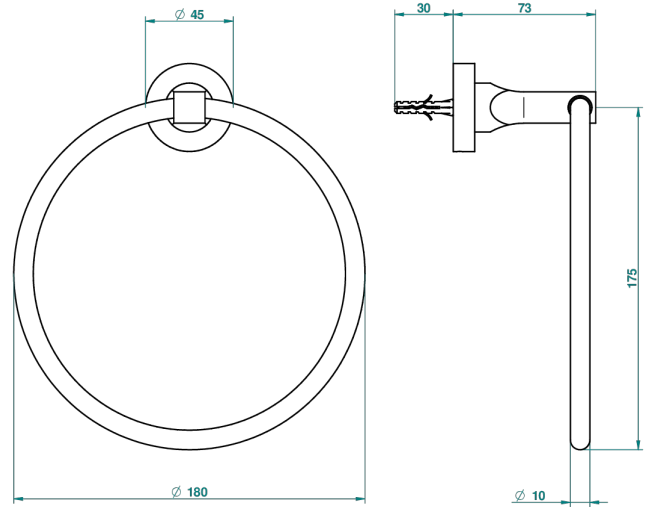

BELUGA WITH LEVER HANDLES

G1U-504N

Towel ring

17049

07/09/2010

CHARACTERISTIC

- Beluga with lever handles
- Towel ring

AVAILABLE FINITIONS

Black ceram - D30
Blush PVD - H62
Brass color PVD - H49
Brown bronze color PVD - F33
Chrome polished - A02
Chrome polished / gold polished - G02

Copper antique matt, coated - H07
Gold color PVD - H52
Gold mat - F07
Gold polished - F01
Graphite PVD - H64
Light coated bronze - D01

Matt Umber PVD - H67
Matt blush PVD - H60
Matt brass color PVD - H50
Matt brown bronze color PVD - F34
Matt chrome (American satin) - C02
Matt gold color PVD - H53

Matt graphite PVD - H65
Matt nickel (American satin) - C01
Matt nickel color PVD - H56
Nickel antique / Sovereign - H28
Nickel color PVD - H55
Nickel polished - B01

Soft gold - F30
Soft matt gold - F31
Umber PVD - H66