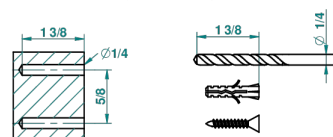

BELUGA WITH LEVER HANDLES

G1U-504N

Towel ring

17049

07/09/2010

CHARACTERISTIC

- Beluga with lever handles
- Towel ring

AVAILABLE FINITIONS

Black ceram - D30

Blush PVD - H62

Brass color PVD - H49

Brown bronze color PVD - F33

Chrome polished - A02

Chrome polished / gold polished - G02

Copper antique matt, coated - H07

Gold color PVD - H52

Gold mat - F07

Gold polished - F01

Graphite PVD - H64

Light coated bronze - D01

Matt Umber PVD - H67

Matt blush PVD - H60

Matt brass color PVD - H50

Matt brown bronze color PVD - F34

Matt chrome (American satin) - C02

Matt gold color PVD - H53

Matt graphite PVD - H65

Matt nickel (American satin) - C01

Matt nickel color PVD - H56

Nickel antique / Sovereign - H28

Nickel color PVD - H55

Nickel polished - B01

Soft gold - F30

Soft matt gold - F31

Umber PVD - H66