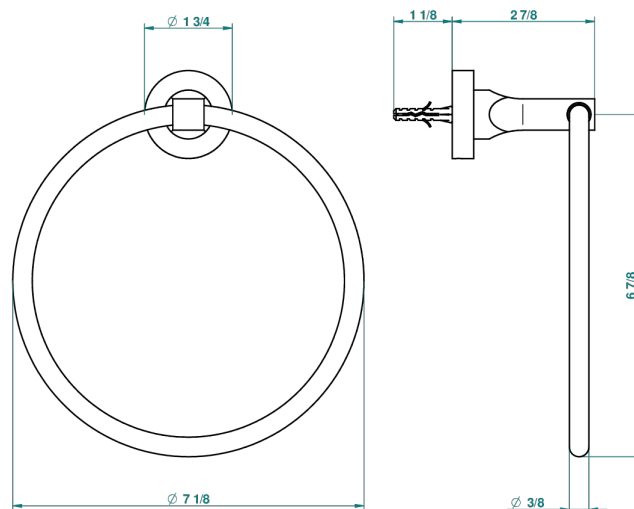

BELUGA WITH LEVER HANDLES

G1U-504N

Towel ring

17049

07/09/2010

CHARACTERISTIC

- Beluga with lever handles
- Towel ring

AVAILABLE FINITIONS

Black ceram - D30

Blush PVD - H62

Brass color PVD - H49

Brown bronze color PVD - F33

Chrome polished - A02

Chrome polished / gold polished - G02

Copper antique matt, coated - H07

Gold color PVD - H52

Gold mat - F07

Gold polished - F01

Graphite PVD - H64

Light coated bronze - D01

Matt Umber PVD - H67

Matt blush PVD - H60

Matt brass color PVD - H50

Matt brown bronze color PVD - F34

Matt chrome (American satin) - C02

Matt gold color PVD - H53

Matt graphite PVD - H65

Matt nickel (American satin) - C01

Matt nickel color PVD - H56

Nickel antique / Sovereign - H28

Nickel color PVD - H55

Nickel polished - B01

Soft gold - F30

Soft matt gold - F31

Umber PVD - H66