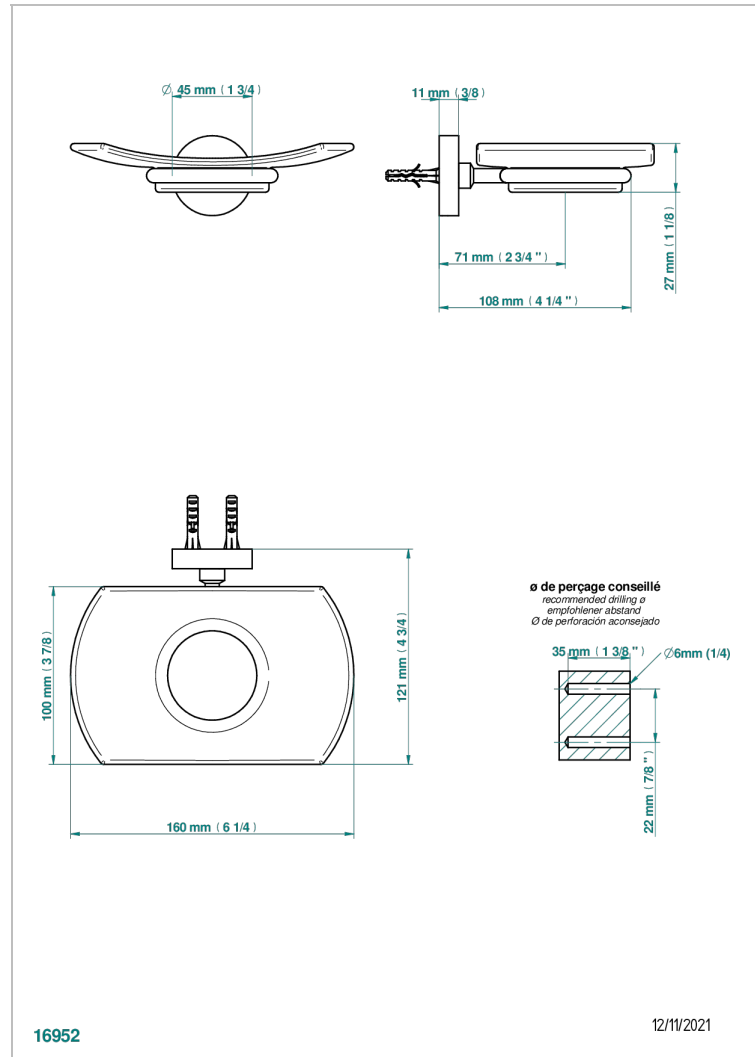

# LE 11 WITH LEVER HANDLES

U2B-500

Glass soap dish, wall mounted

## CHARACTERISTIC

- Le 11 with lever handles
- Glass soap dish, wall mounted