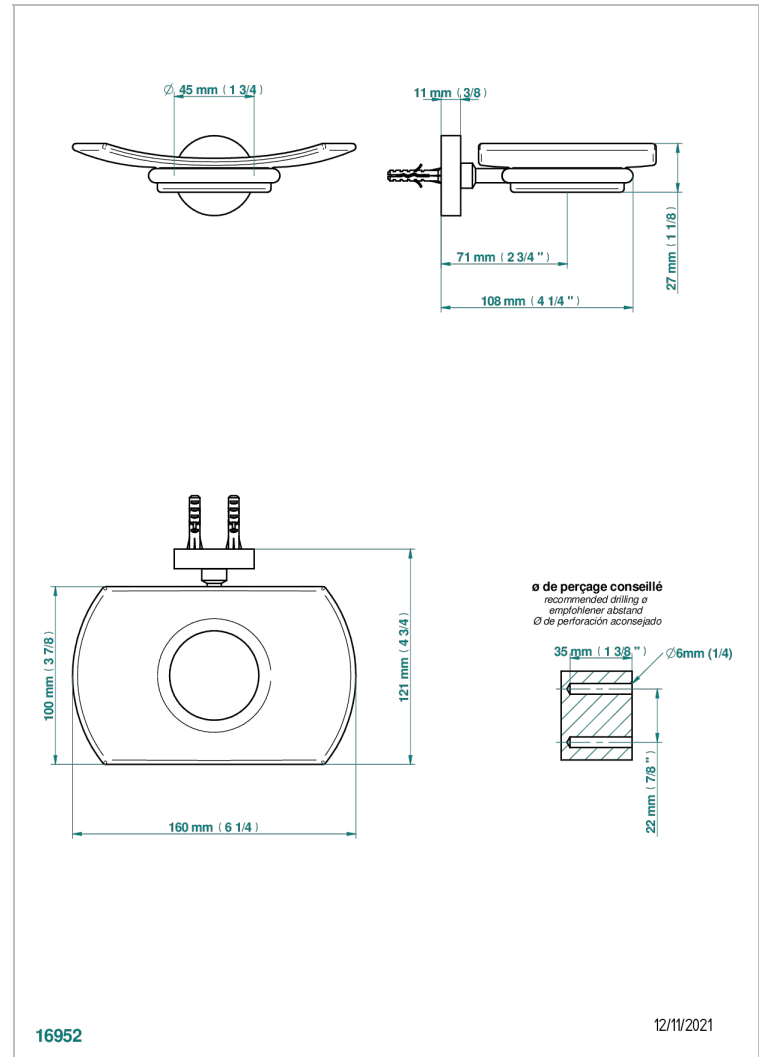

LE 11 WITH LEVER

U2B-500

Wall mounted glass soap dish

THG[®]
PARIS

16952

12/11/2021

CHARACTERISTIC

- Le 11 with lever
- Wall mounted glass soap dish