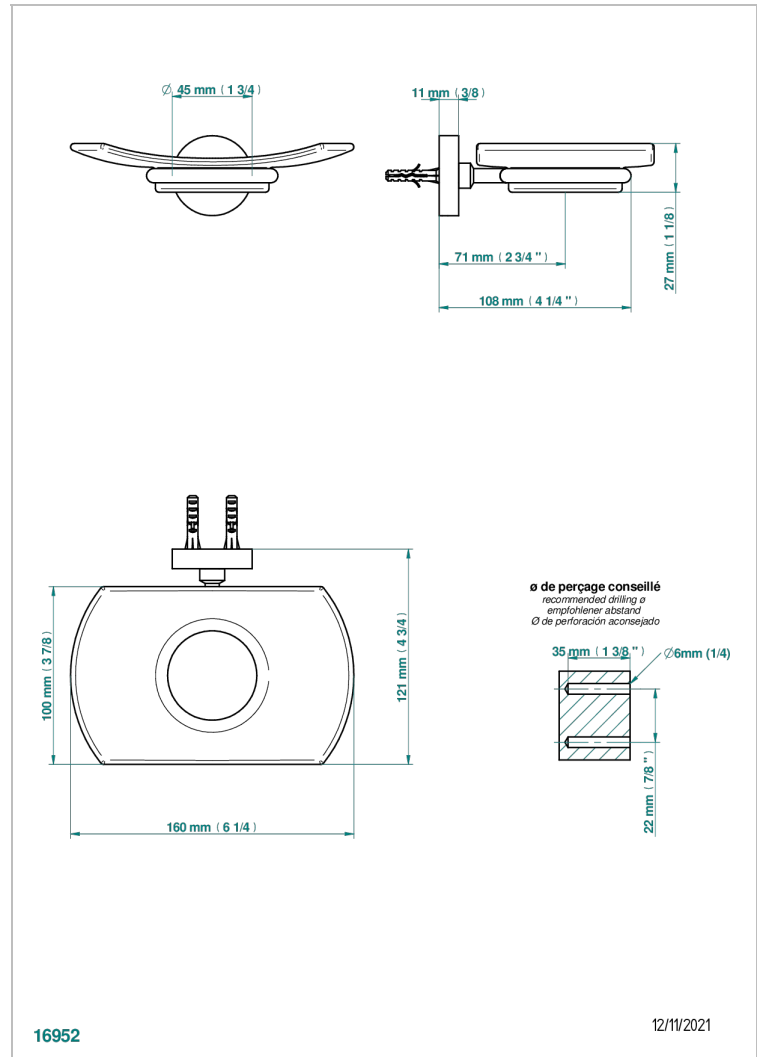

LE 11 WITH LEVER

U2B-500

Wall mounted glass soap dish

THG[®]
PARIS

CHARACTERISTIC

- Le 11 with lever
- Wall mounted glass soap dish

AVAILABLE FINITIONS

Antique nickel - H28
Black ceram - D30
Blush PVD - H62
Brass color PVD - H49
Brown bronze color PVD - F33
Gold color PVD - H52