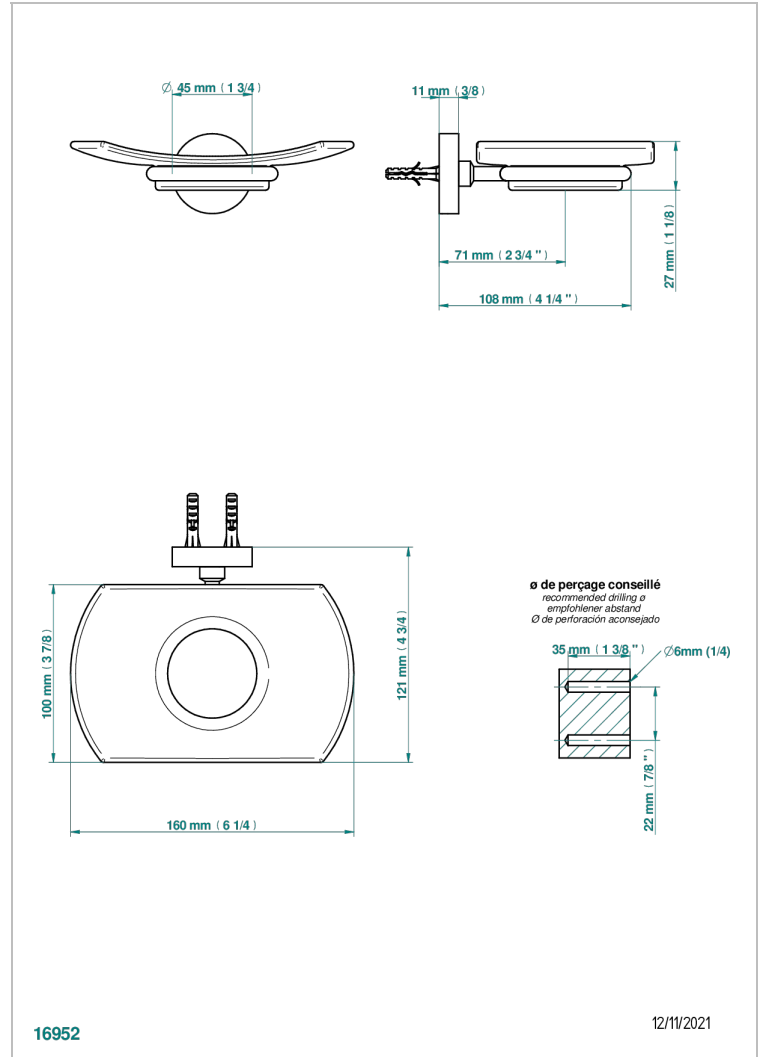

LE 11

U2A-500

Glass soap dish, wall mounted

16952

12/11/2021

CHARACTERISTIC

- Le 11
- Glass soap dish, wall mounted

AVAILABLE FINITIONS