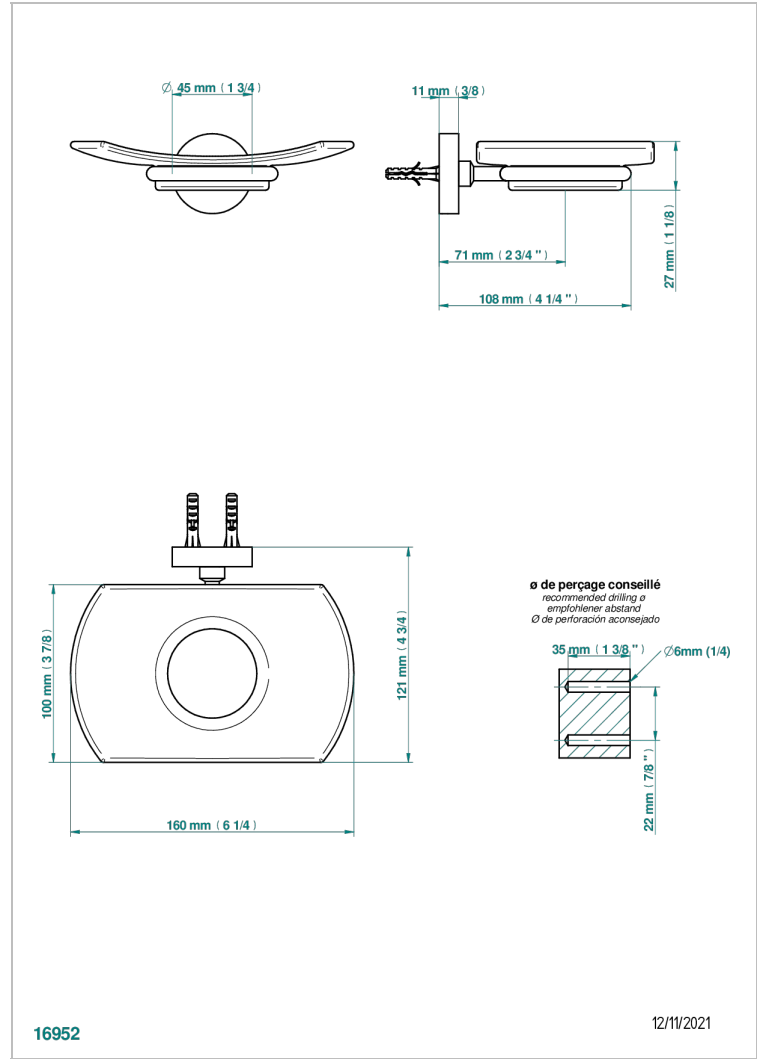

# LE 11

U2A-500

Wall mounted glass soap dish

## CHARACTERISTIC

- Le 11
- Wall mounted glass soap dish