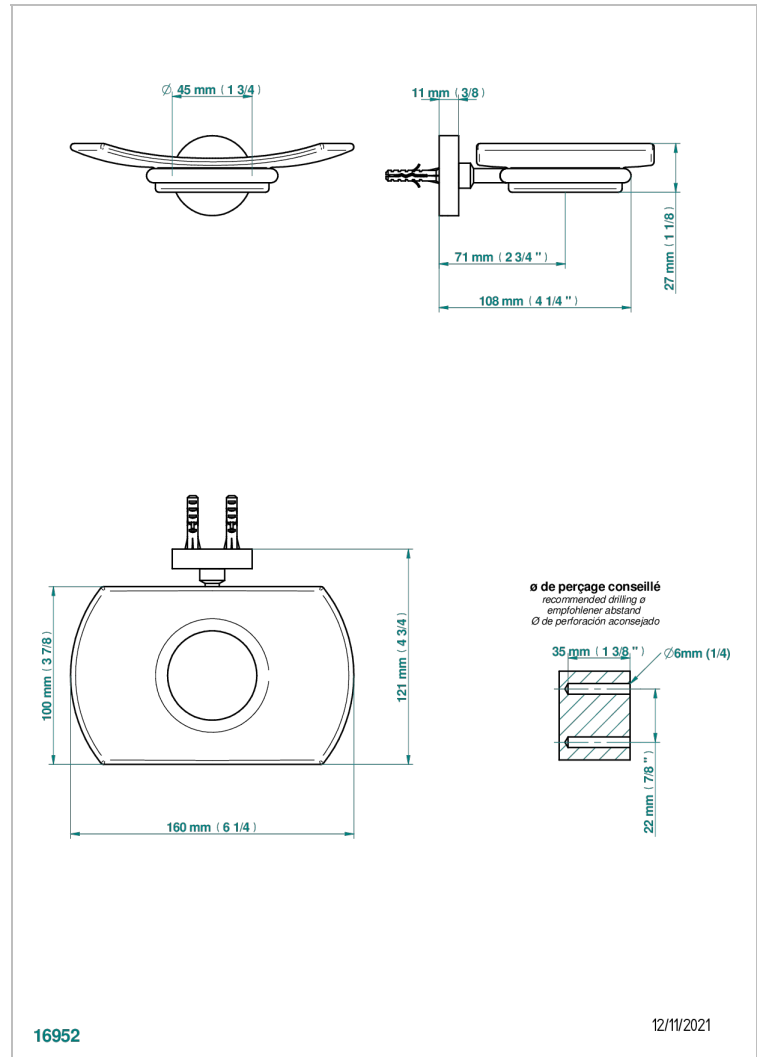

# LE 11

U2A-500

Wall mounted glass soap dish

## CHARACTERISTIC

- Le 11
- Wall mounted glass soap dish