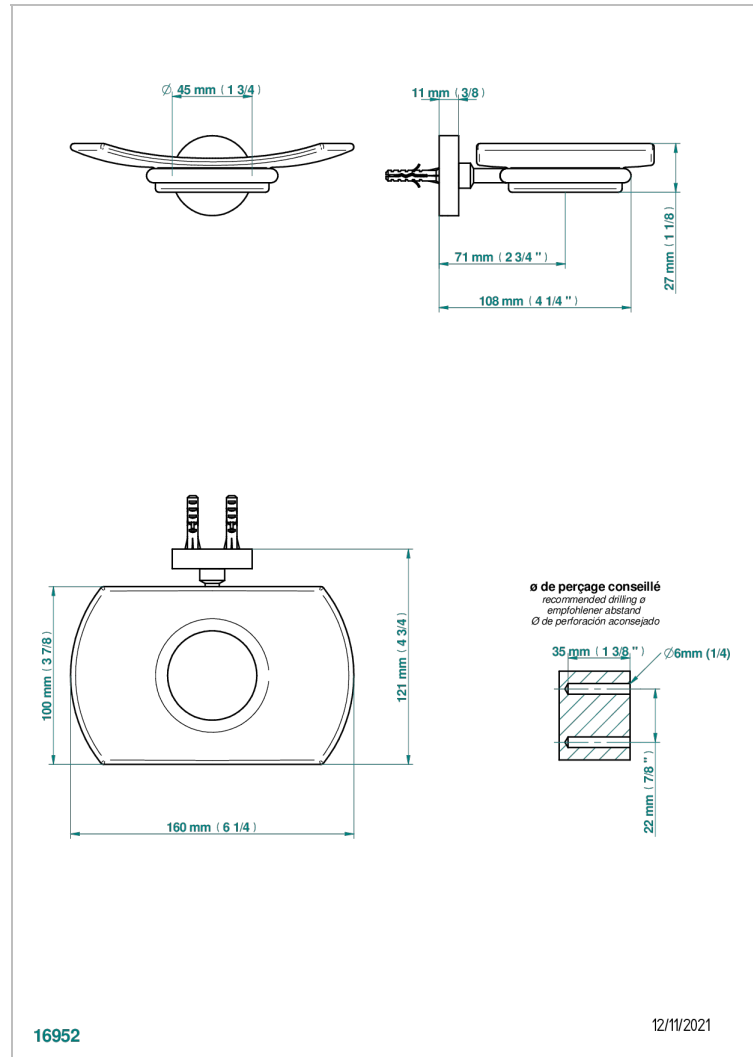

BELUGA WITH LEVER HANDLES

G1U-500

Glass soap dish, wall mounted

THG[®]
PARIS

CHARACTERISTIC

- Beluga with lever handles
- Glass soap dish, wall mounted

AVAILABLE FINITIONS

Black ceram - D30
Blush PVD - H62
Brass color PVD - H49
Brown bronze color PVD - F33
Chrome polished - A02
Chrome polished / gold polished - G02