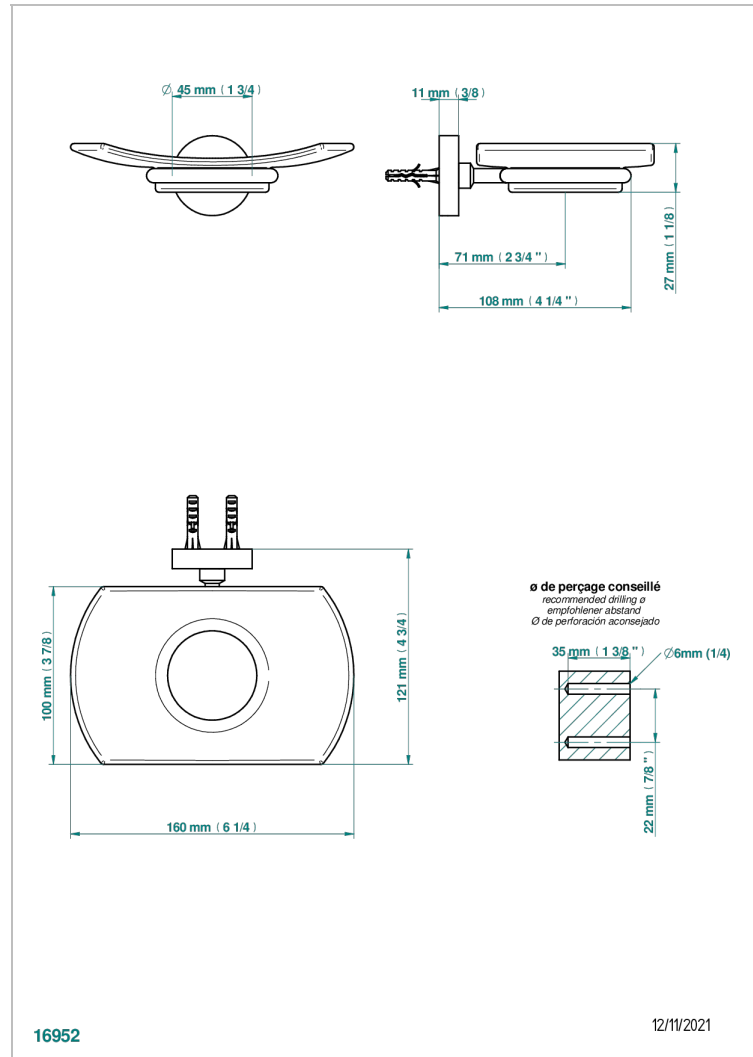

BELUGA WITH LEVER

G1U-500

Wall mounted glass soap dish

16952

12/11/2021

CHARACTERISTIC

- Beluga with lever
- Wall mounted glass soap dish

AVAILABLE FINITIONS