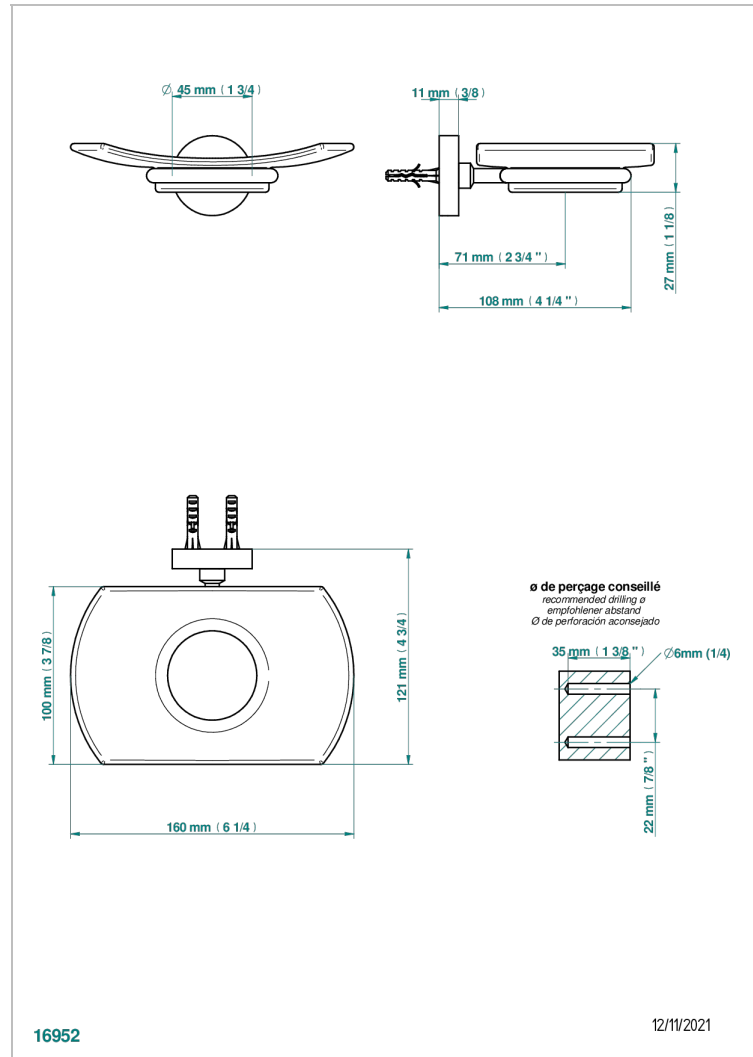

# BELUGA WITH LEVER

G1U-500

Wall mounted glass soap dish

## CHARACTERISTIC

- Beluga with lever
- Wall mounted glass soap dish