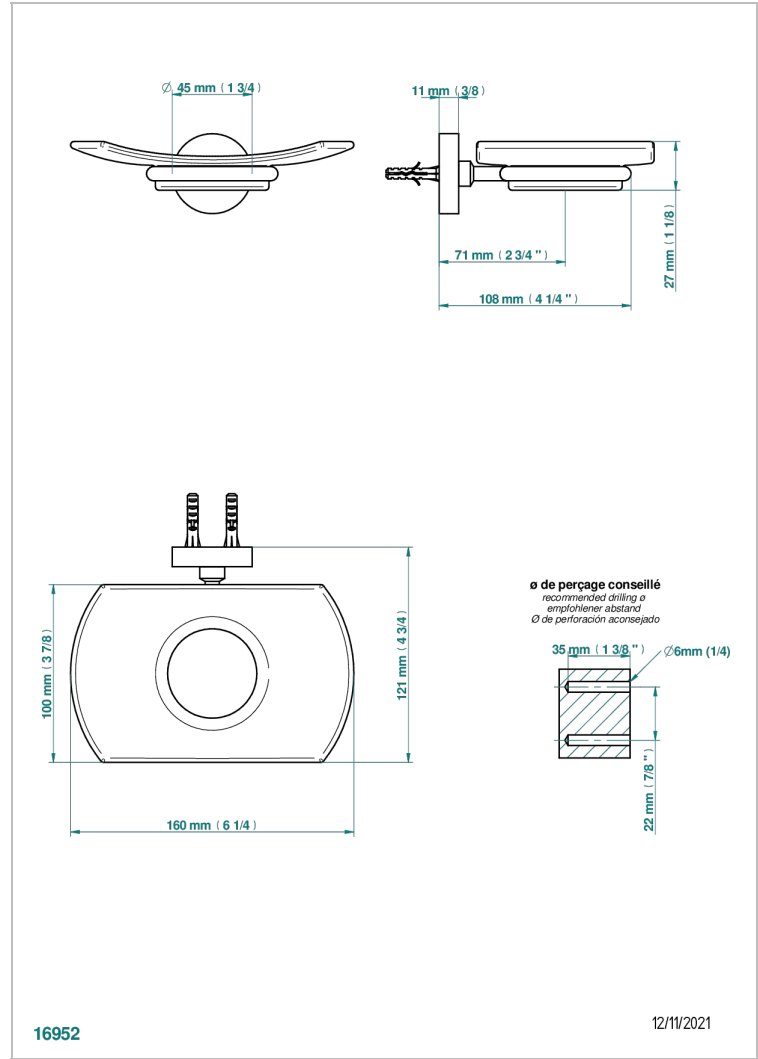

BELUGA WITH LEVER

G1U-500

壁挂式肥皂架，带玻璃肥皂碟

THG[®]
PARIS

特色

- Beluga with lever
- 壁挂式肥皂架，带玻璃肥皂碟

可选饰面

Black ceram - D30
Blush PVD - H62
Graphite PVD - H64
Matt Umber PVD - H67
Matt blush PVD - H60
Matt graphite PVD - H65