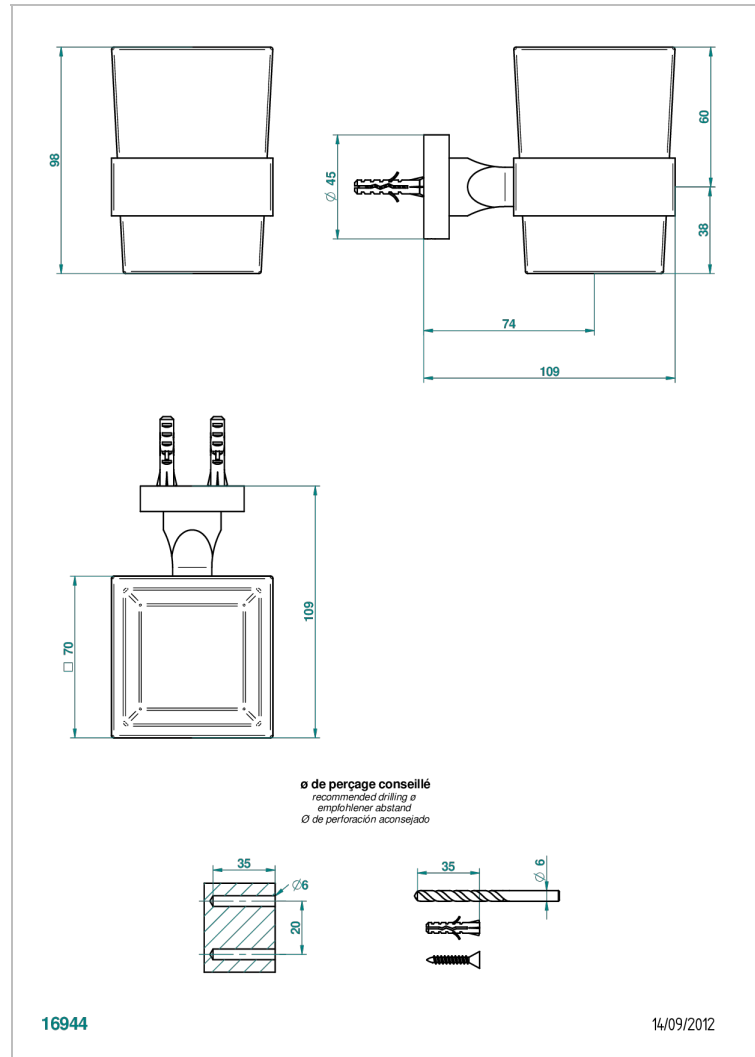

BELUGA WITH LEVER HANDLES

G1U-536

Tumbler holder, wall mounted

CHARACTERISTIC

- Beluga with lever handles
- Tumbler holder, wall mounted

AVAILABLE FINITIONS

Black ceram - D30
Blush PVD - H62
Brass color PVD - H49
Brown bronze color PVD - F33
Chrome polished - A02
Chrome polished / gold polished - G02