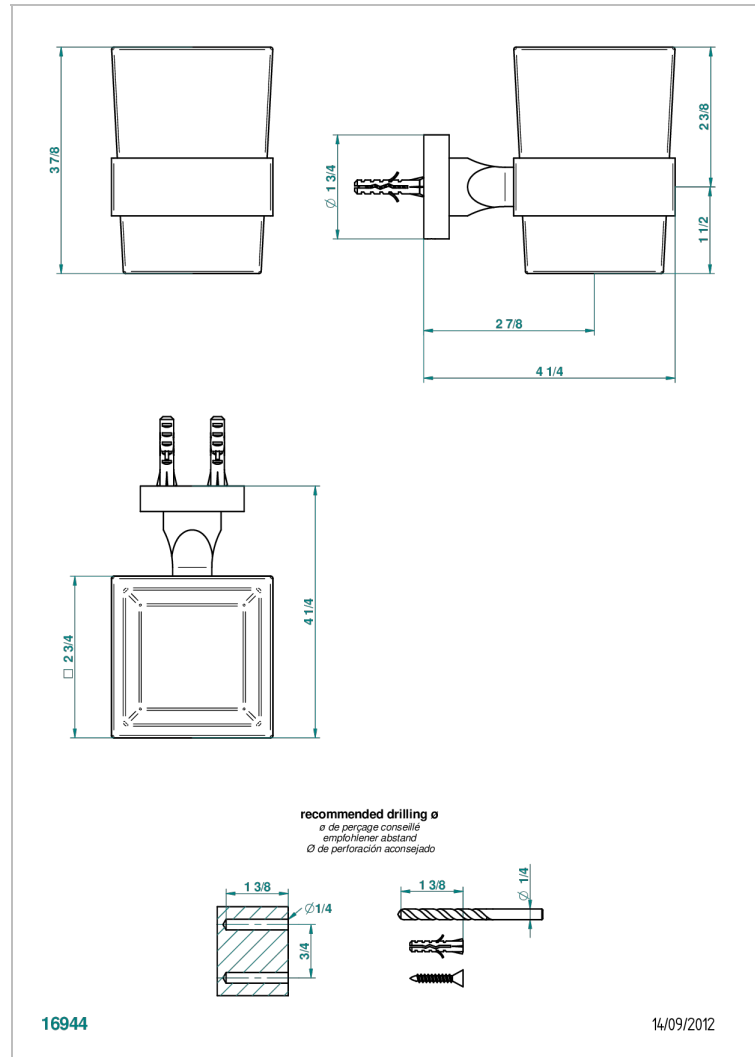

BELUGA WITH LEVER HANDLES

G1U-536

Tumbler holder, wall mounted

CHARACTERISTIC

- Beluga with lever handles
- Tumbler holder, wall mounted

AVAILABLE FINITIONS

Black ceram - D30
 Blush PVD - H62
 Brass color PVD - H49
 Brown bronze color PVD - F33
 Chrome polished - A02
 Chrome polished / gold polished - G02