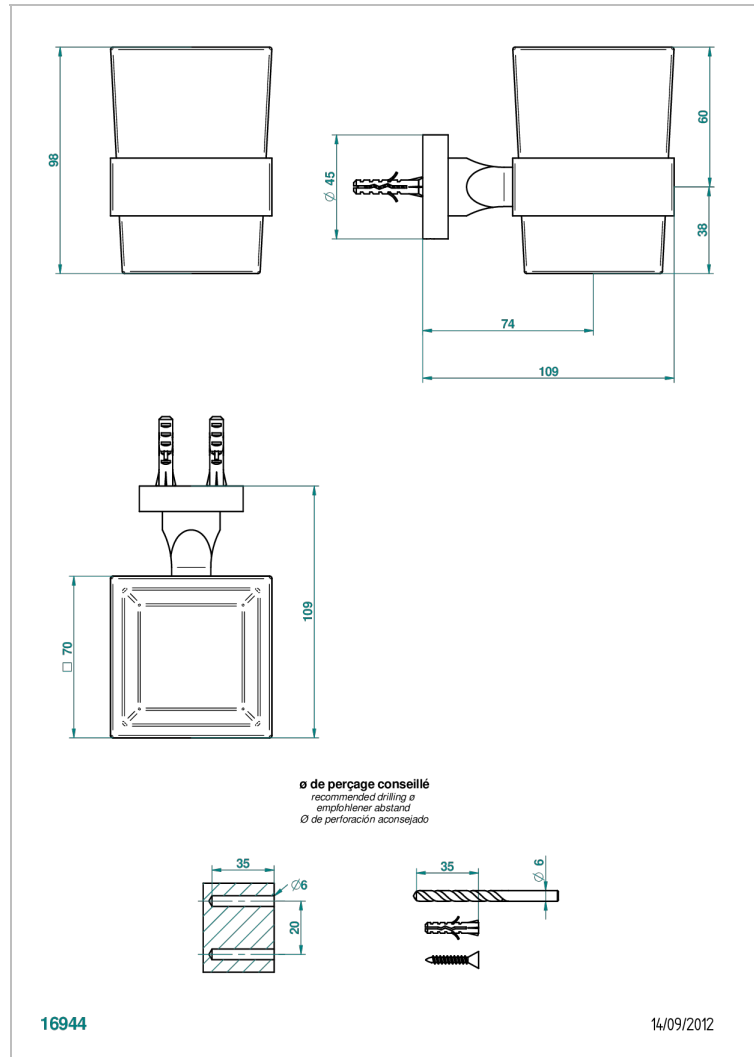

# BELUGA WITH LEVER

G1U-536

Wall mounted glass tumbler and holder

## CHARACTERISTIC

- Beluga with lever
- Wall mounted glass tumbler and holder