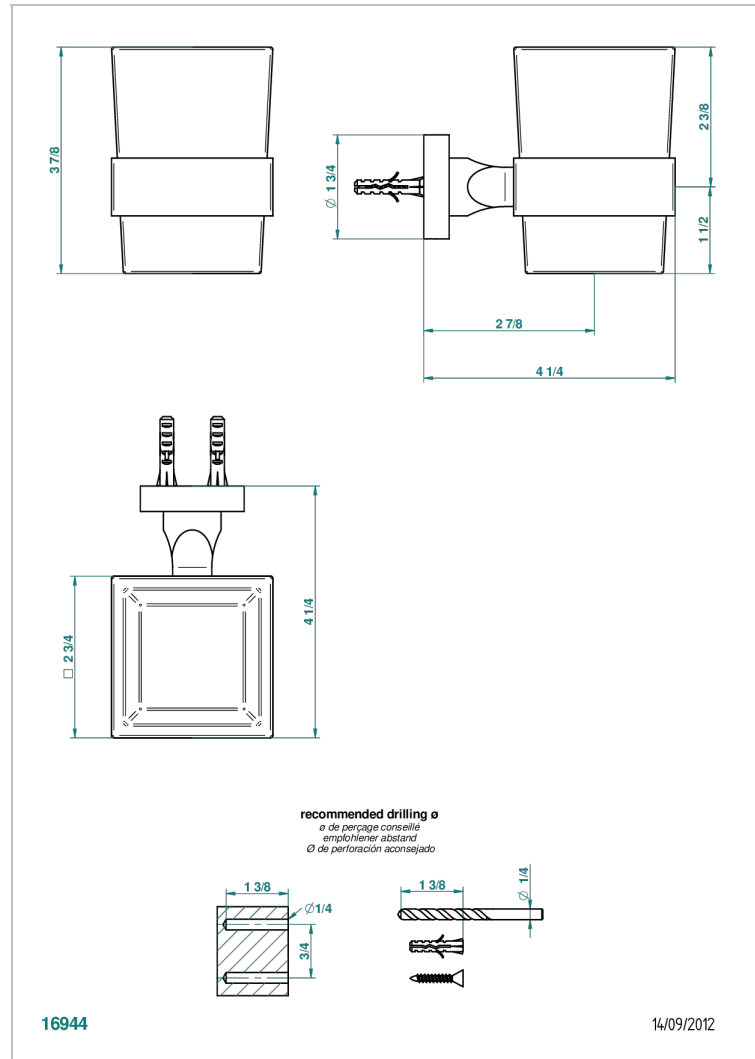

BELUGA WITH LEVER

G1U-536

Wall mounted glass tumbler and holder

CHARACTERISTIC

- Beluga with lever
- Wall mounted glass tumbler and holder

AVAILABLE FINITIONS

Antique nickel - H28
Black ceram - D30
Blush PVD - H62
Brass color PVD - H49
Brown bronze color PVD - F33
Gold color PVD - H52