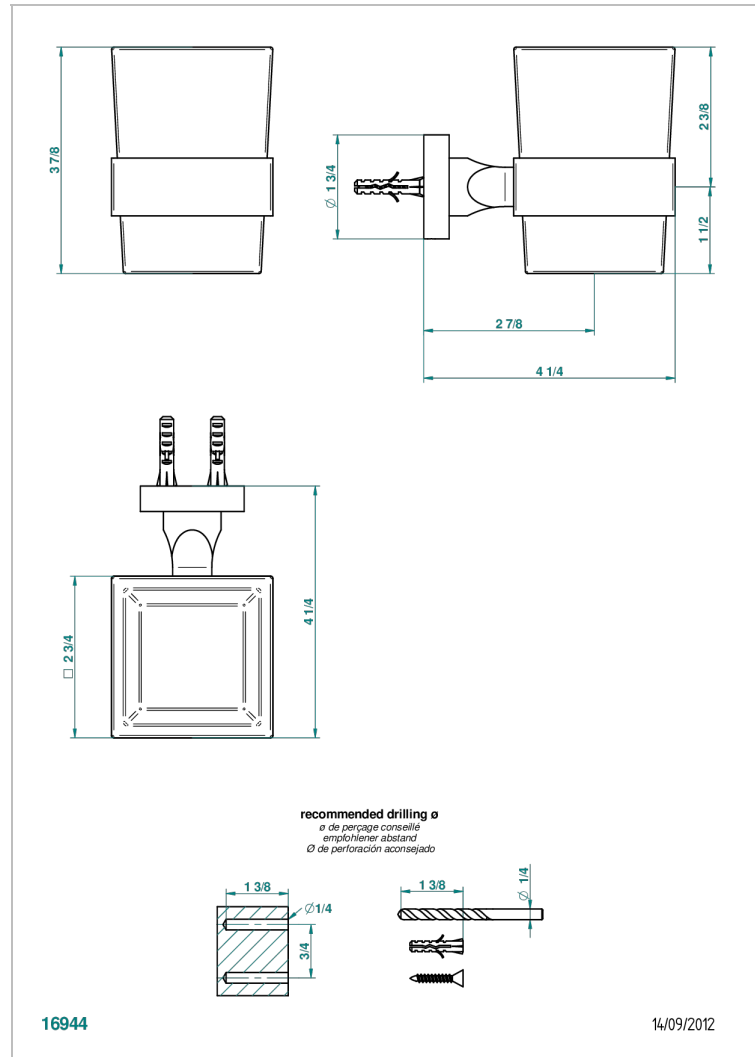

BELUGA WITH LEVER

G1U-536

Wall mounted glass tumbler and holder

CHARACTERISTIC

- Beluga with lever
- Wall mounted glass tumbler and holder

AVAILABLE FINITIONS

Antique nickel - H28
 Black ceram - D30
 Blush PVD - H62
 Brass color PVD - H49
 Brown bronze color PVD - F33
 Gold color PVD - H52