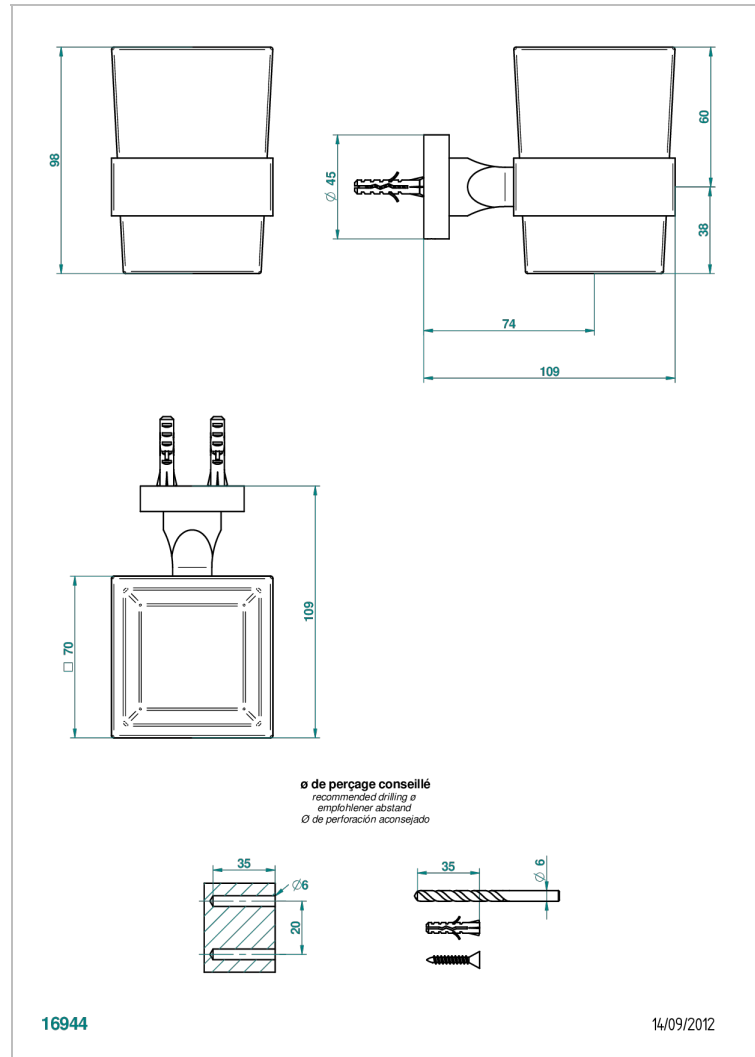

# BELUGA WITH LEVER

G1U-536

Wall mounted glass tumbler and holder

THG<sup>®</sup>  
PARIS

16944

14/09/2012

## CHARACTERISTIC

- Beluga with lever
- Wall mounted glass tumbler and holder