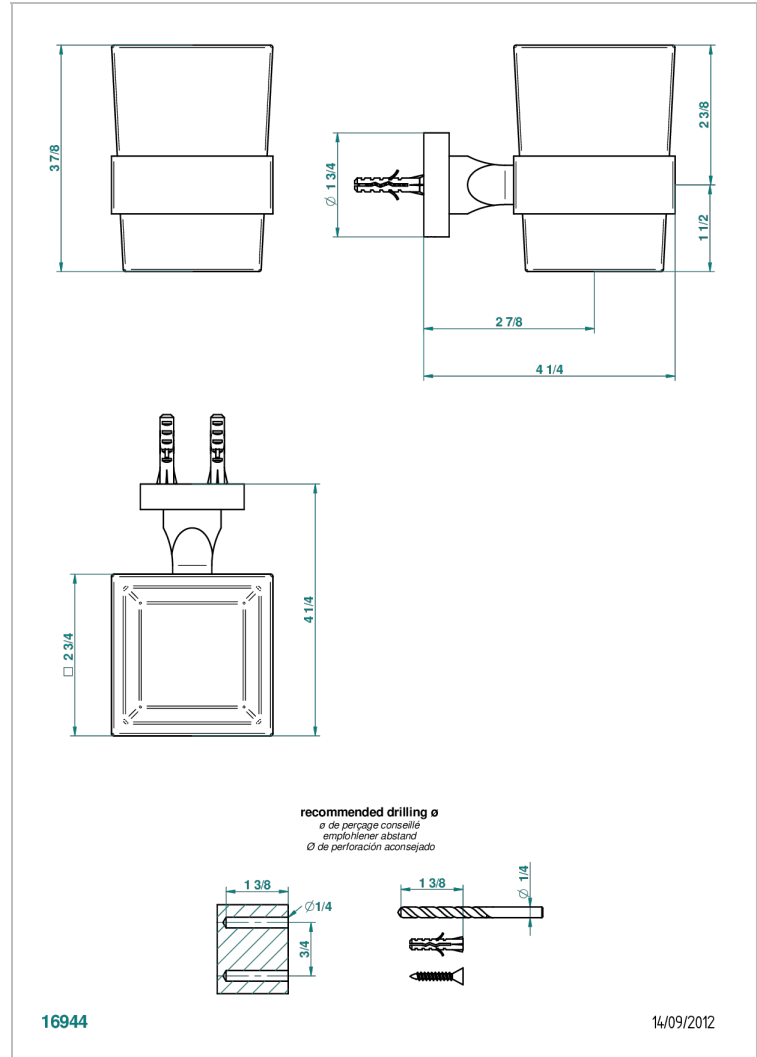

BELUGA WITH LEVER

G1U-536

壁挂式杯架，带杯子

THG[®]
PARIS

特色

- Beluga with lever
- 壁挂式杯架，带杯子

可选饰面

Black ceram - D30
 Blush PVD - H62
 Graphite PVD - H64
 Matt Umber PVD - H67
 Matt blush PVD - H60
 Matt graphite PVD - H65