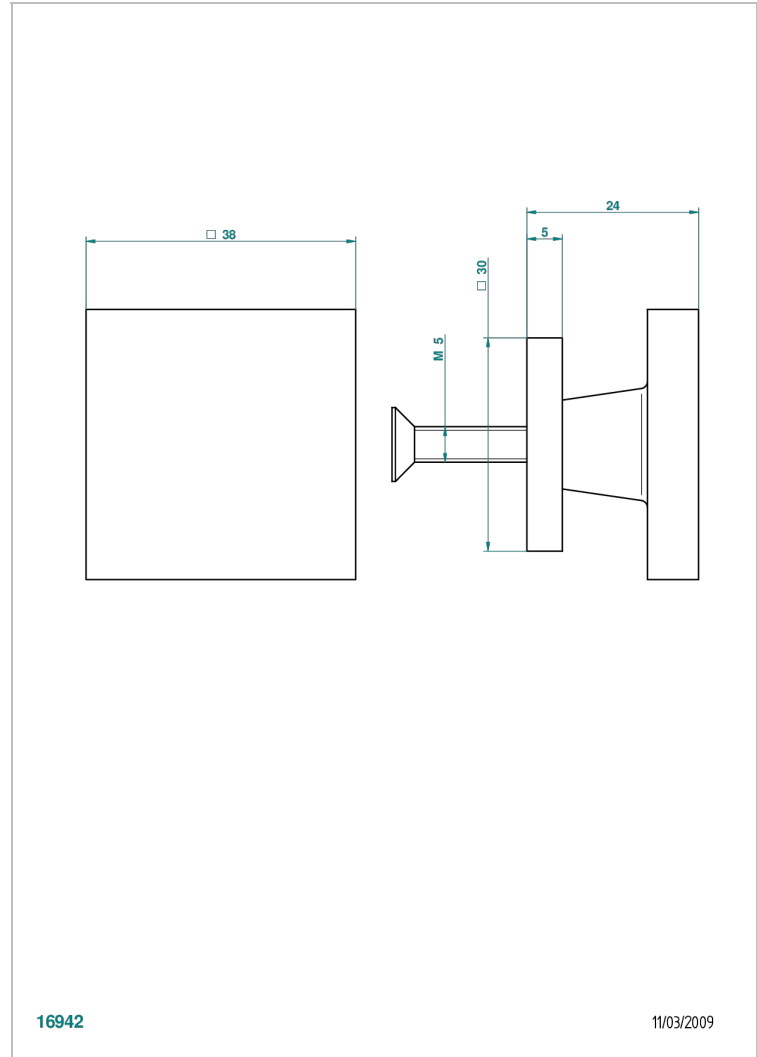

BELUGA WITH LEVER HANDLES

G1U-26BP

Medium size knob

16942

11/03/2009

CHARACTERISTIC

- Beluga with lever handles
- Medium size knob

AVAILABLE FINITIONS